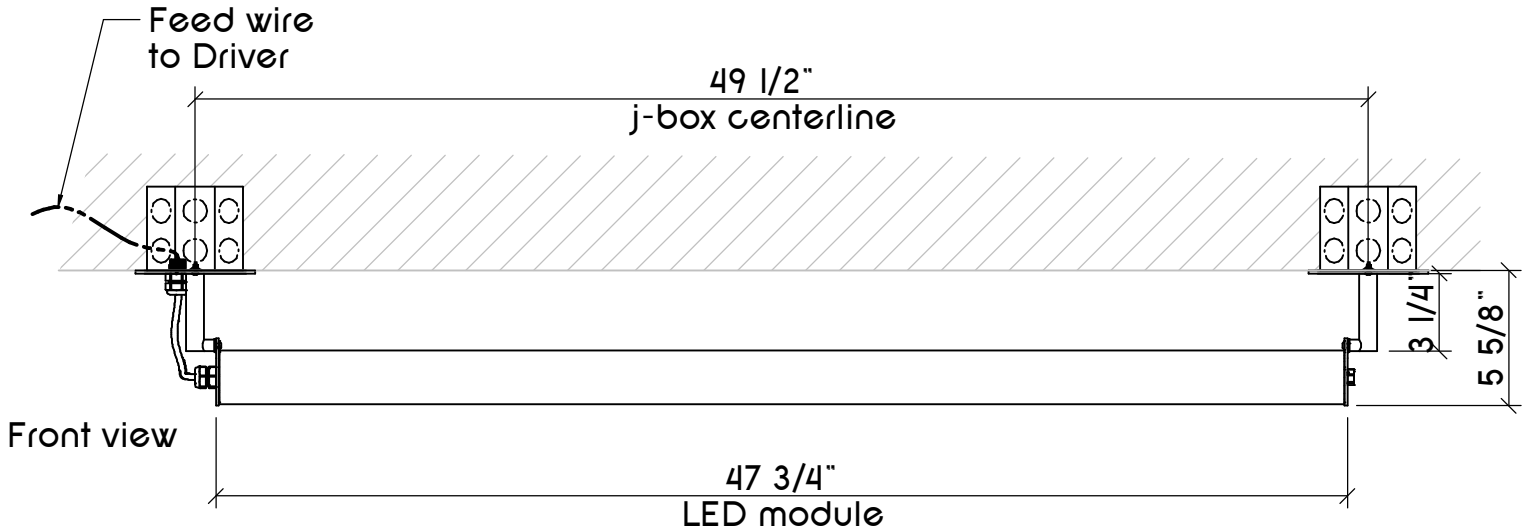

Type C4WWE (Qty. 44)
Da Round / Surface mount

DaR 40HO (1)Dn BK 4(1)D(2)AE(1)St A6 Rd

1040 lumens/foot 4000K 12.5W/foot
Finish Black
Dimmable 0-10V

(44) Runs 4' 6-1/2"
(1)D 4' nominal module
50W, 47-3/4"
(2)Arm End
A6 Armlength (3-1/4")

Canopy Round 5"
No Emergency

Remote Drivers, Dimmable 0-10Vat max. 100' distance.
(1) Driver feeds (2) fixtures

Project	Atlanta West Deck Garage	Date	2.1.19	Rev.
Client	SESCO Lighting, Inc Atlanta	Scale	wherever unspecified	Page 5 / 5
Type/ Description	C4WWE / Da Round / Qty. 44	Drawn by: Amandeep