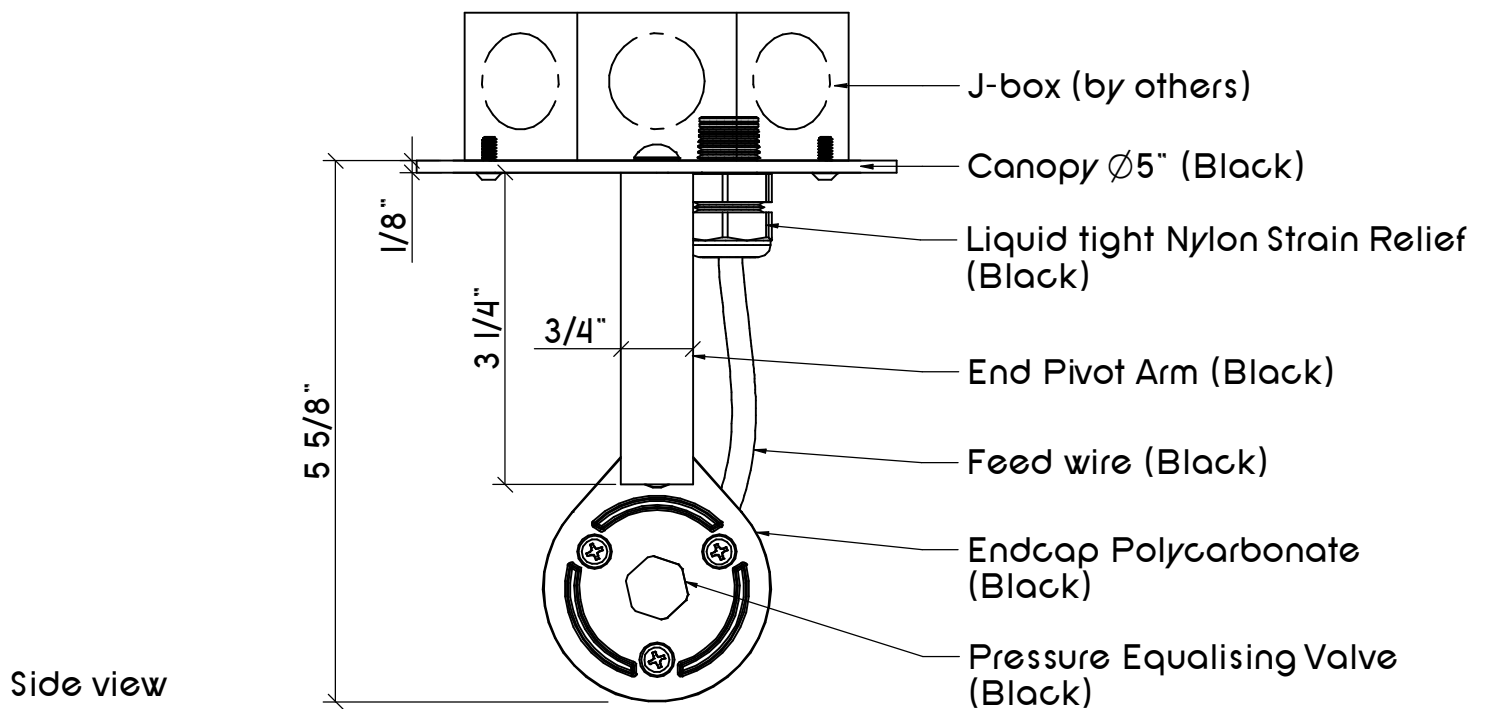

Da Round / Surface mount

Project	Atlanta West Deck Garage	Date	2.1.19	Rev.
Client	SESCO Lighting, Inc Atlanta	Scale	wherever unspecified	Page 1 / 5
Type/ Description	Da Round / Surface mount	Drawn by: Amandeep