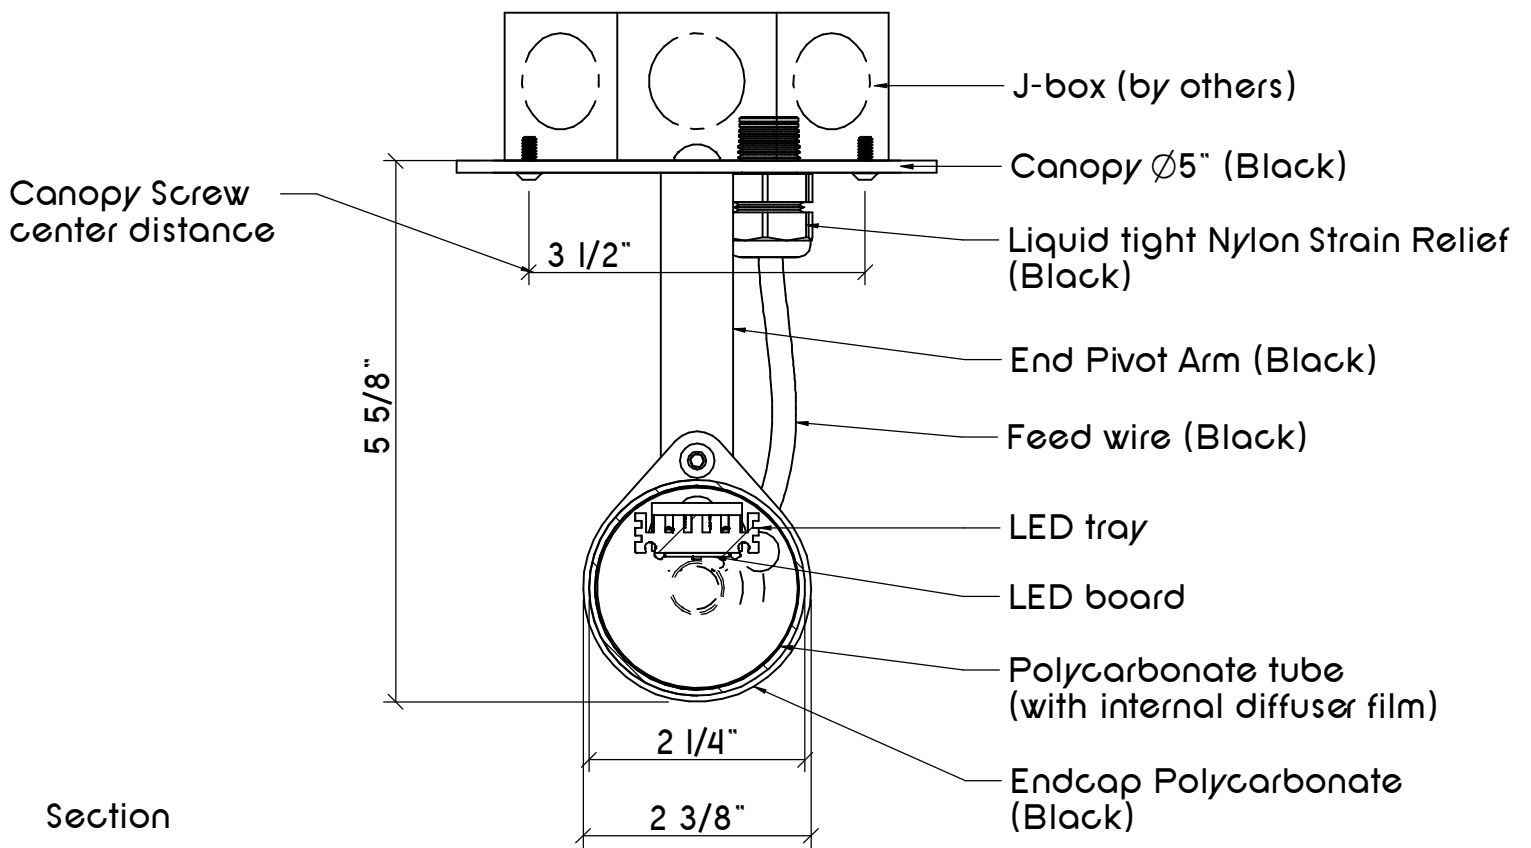

Da Round / Surface mount

Project	Atlanta West Deck Garage	Date	2.1.19	Rev.
Client	SESCO Lighting, Inc Atlanta	Scale	wherever unspecified	Page 1 / 5
Type/ Description	Da Round / Surface mount	Drawn by: Amandeep