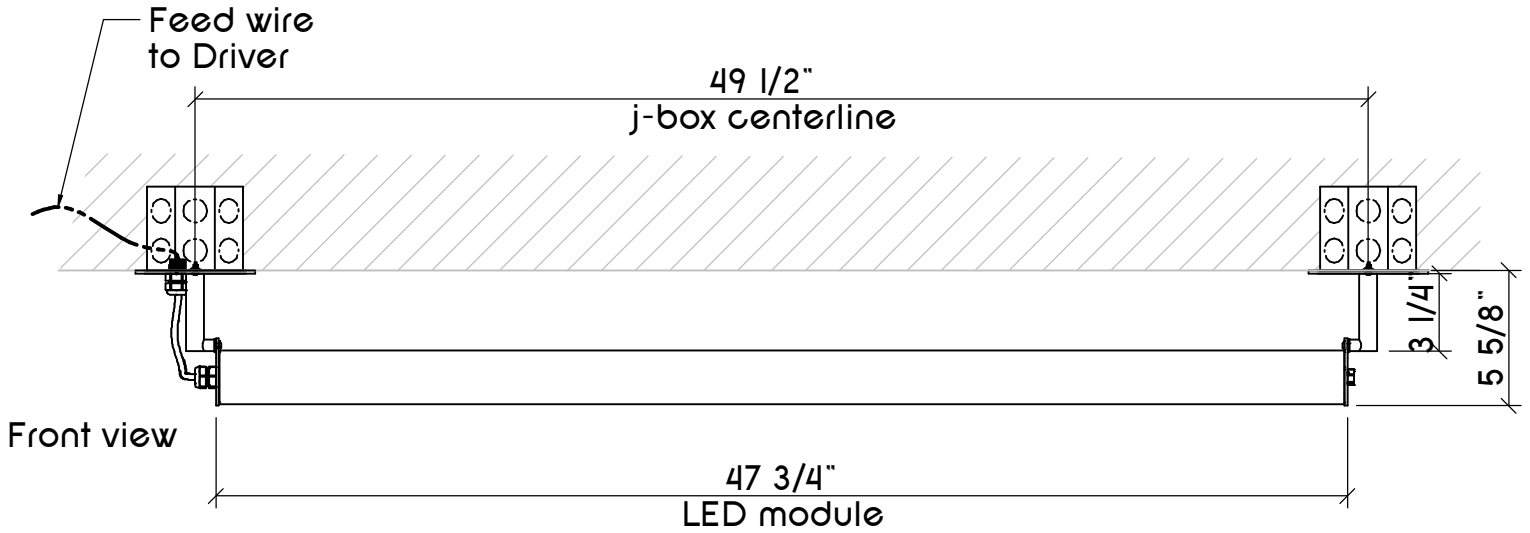

Type C4 (Qty. 258)
 Da Round / Surface mount

DaR 40HO (1)Dn BK 4(1)D(2)AE(1)St A6 Rd

1040 lumens/foot 4000K 12.5W/foot
 Finish Black
 Dimmable 0-10V

(258) Runs 4' 6-1/2"
 (1)D 4' nominal module
 50W, 47-3/4"
 (2)Arm End
 A6 Armlength (3-1/4")

Canopy Round 5"
 No Emergency

Remote Drivers, Dimmable 0-10Vat max. 100' distance.
 (1) Driver feeds (2) fixtures

Project	Atlanta West Deck Garage	Date	2.1.19	Rev.
Client	SESCO Lighting, Inc Atlanta	Scale	wherever unspecified	Page 2 / 5
Type/ Description	C4 / Da Round / Qty. 258	Drawn by: Amandeep		

Type C4E (Qty. 194)
 Da Round / Surface mount

DaR 40HO (1)Dn BK 4(1)D(2)AE(1)St A6 Rd

1040 lumens/foot 4000K 12.5W/foot
 Finish Black
 Dimmable 0-10V

(194) Runs 4' 6-1/2"
 (1)D 4' nominal module
 50W, 47-3/4"
 (2)Arm End
 A6 Armlength (3-1/4")