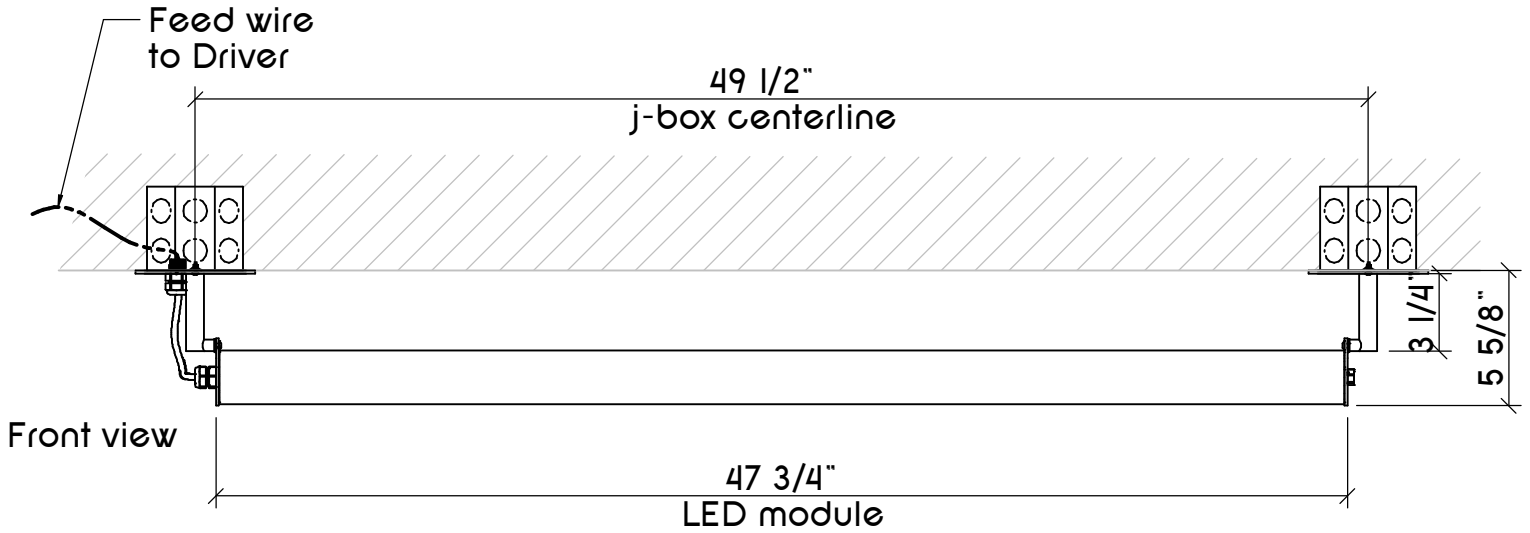

Type C4WW (Qty. 72)
Da Round / Surface mount

DaR 40HO (1)Dn BK 4(1)D(2)AE(1)St A6 Rd

1040 lumens/foot 4000K 12.5W/foot
Finish Black
Dimmable 0-10V

(72) Runs 4' 6-1/2"
(1)D 4' nominal module
50W, 47-3/4"
(2)Arm End
A6 Armlength (3-1/4")

Canopy Round 5"
No Emergency

Remote Drivers, Dimmable 0-10Vat max. 100' distance.
(1) Driver feeds (2) fixtures

Project	Atlanta West Deck Garage	Date	2.1.19	Rev.
Client	SESCO Lighting, Inc Atlanta	Scale	wherever unspecified	Page 4 / 5
Type/ Description	C4WW / Da Round / Qty. 72	Drawn by: Amandeep