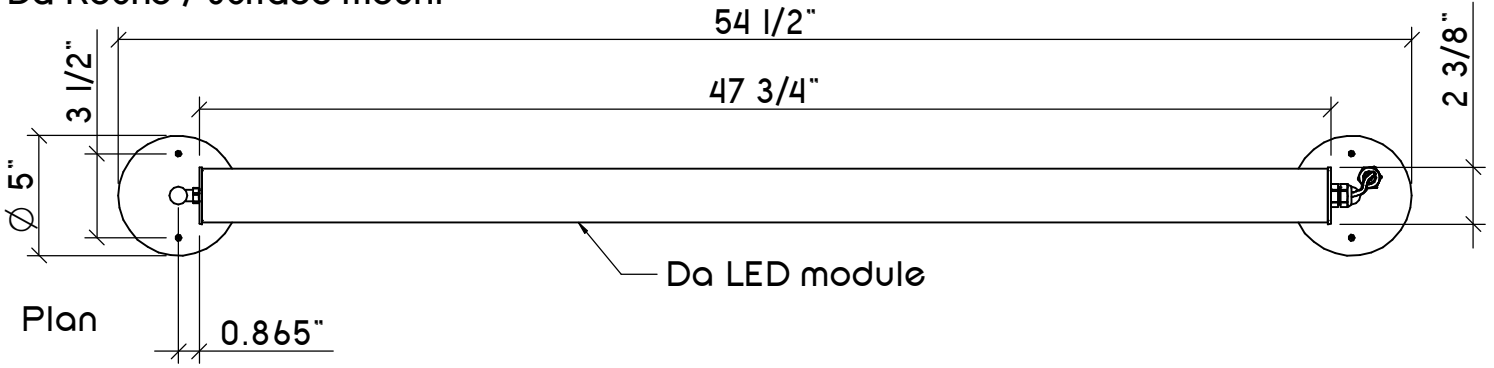

Type C4WWE (Qty. 44)
Da Round / Surface mount

DaR 40HO (1)Dn BK 4(1)D(2)AE(1)St A6 Rd

1040 lumens/foot 4000K 12.5W/foot
Finish Black
Dimmable 0-10V

(44) Runs 4' 6-1/2"
(1)D 4' nominal module
50W, 47-3/4"
(2)Arm End
A6 Armlength (3-1/4")

Canopy Round 5"
No Emergency

Remote Drivers, Dimmable 0-10Vat max. 100' distance.
(1) Driver feeds (2) fixtures

Project	Atlanta West Deck Garage	Date	2.1.19	Rev.
Client	SESCO Lighting, Inc Atlanta	Scale	wherever unspecified	Page 5 / 5
Type/ Description	C4WWE / Da Round / Qty. 44	Drawn by: Amandeep