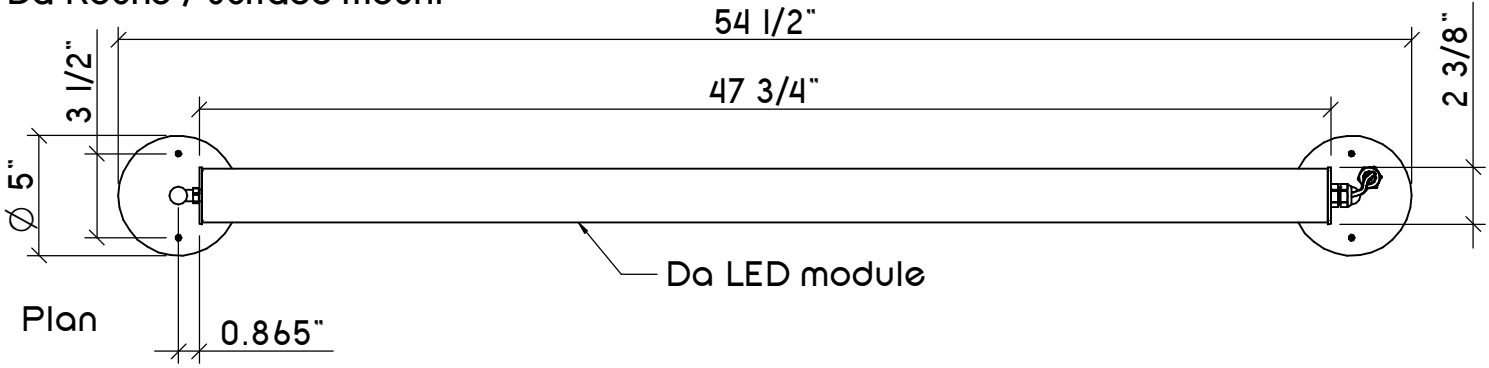

Type C4 (Qty. 258)
 Da Round / Surface mount

DaR 40HO (1)Dn BK 4(1)D(2)AE(1)St A6 Rd

1040 lumens/foot 4000K 12.5W/foot
 Finish Black
 Dimmable 0-10V

(258) Runs 4' 6-1/2"
 (1)D 4' nominal module
 50W, 47-3/4"
 (2)Arm End
 A6 Armlength (3-1/4")

Type C4E (Qty. 194)
 Da Round / Surface mount

DaR 40HO (1)Dn BK 4(1)D(2)AE(1)St A6 Rd

1040 lumens/foot 4000K 12.5W/foot
 Finish Black
 Dimmable 0-10V

(194) Runs 4' 6-1/2"
 (1)D 4' nominal module
 50W, 47-3/4"
 (2)Arm End
 A6 Armlength (3-1/4")