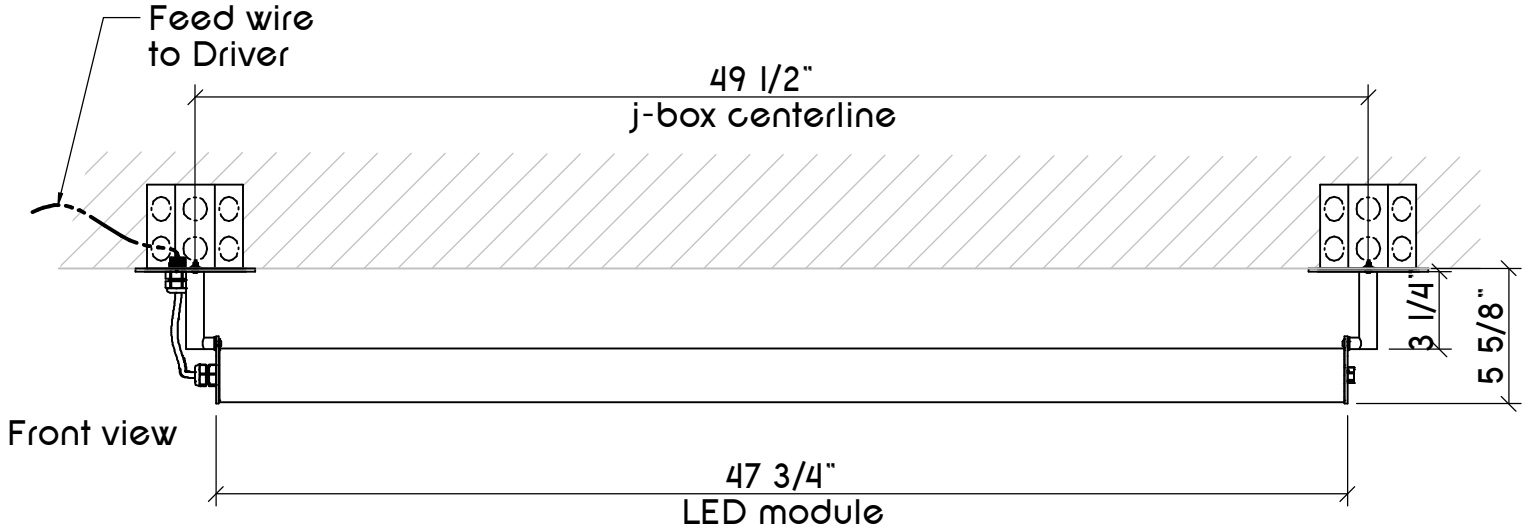

Type C4 (Qty. 258)
 Da Round / Surface mount

DaR 40HO (1)Dn BK 4(1)D(2)AE(1)St A6 Rd

1040 lumens/foot 4000K 12.5W/foot
 Finish Black
 Dimmable 0-10V

(258) Runs 4' 6-1/2"
 (1)D 4' nominal module
 50W, 47-3/4"
 (2)Arm End
 A6 Armlength (3-1/4")

Type C4E (Qty. 194)
 Da Round / Surface mount

DaR 40HO (1)Dn BK 4(1)D(2)AE(1)St A6 Rd

1040 lumens/foot 4000K 12.5W/foot
 Finish Black
 Dimmable 0-10V

(194) Runs 4' 6-1/2"
 (1)D 4' nominal module
 50W, 47-3/4"
 (2)Arm End
 A6 Armlength (3-1/4")