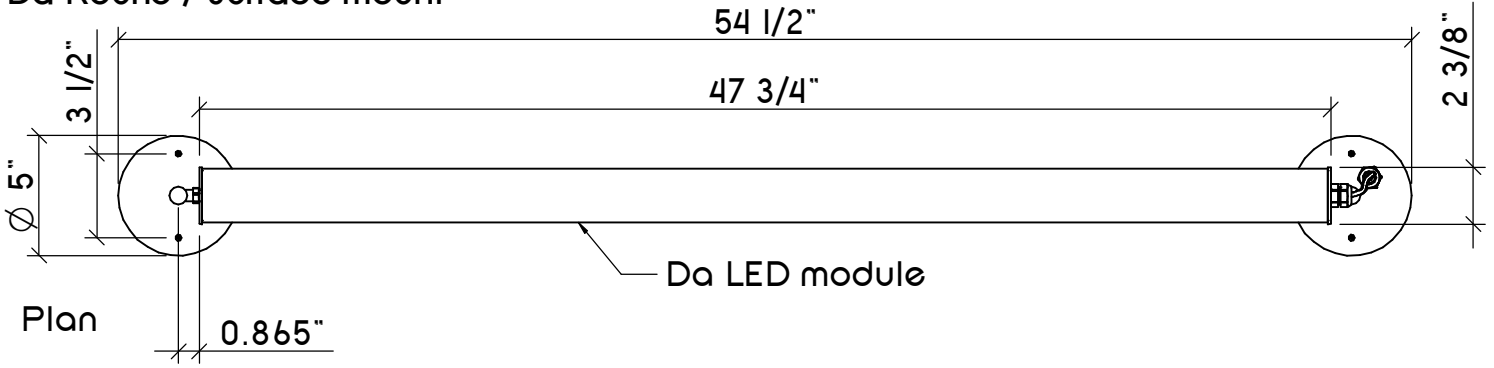

Type C4WW (Qty. 72)
Da Round / Surface mount

DaR 40HO (1)Dn BK 4(1)D(2)AE(1)St A6 Rd

1040 lumens/foot 4000K 12.5W/foot
Finish Black
Dimmable 0-10V

(72) Runs 4' 6-1/2"
(1)D 4' nominal module
50W, 47-3/4"
(2)Arm End
A6 Armlength (3-1/4")

Canopy Round 5"
No Emergency

Remote Drivers, Dimmable 0-10Vat max. 100' distance.
(1) Driver feeds (2) fixtures

Project	Atlanta West Deck Garage	Date	2.1.19	Rev.
Client	SESCO Lighting, Inc Atlanta	Scale	wherever unspecified	Page 4 / 5
Type/ Description	C4WW / Da Round / Qty. 72	Drawn by: Amandeep