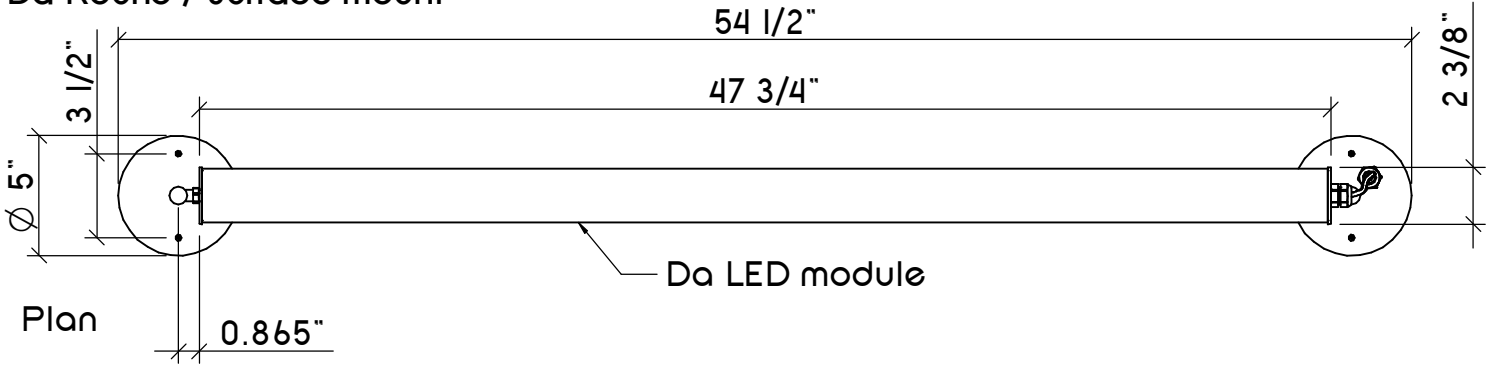

Type C4 (Qty. 258)
 Da Round / Surface mount

DaR 40HO (1)Dn BK 4(1)D(2)AE(1)St A6 Rd

1040 lumens/foot 4000K 12.5W/foot
 Finish Black
 Dimmable 0-10V

(258) Runs 4' 6-1/2"
 (1)D 4' nominal module
 50W, 47-3/4"
 (2)Arm End
 A6 Armlength (3-1/4")

Type C4E (Qty. 194)
 Da Round / Surface mount

DaR 40HO (1)Dn BK 4(1)D(2)AE(1)St A6 Rd

1040 lumens/foot 4000K 12.5W/foot
 Finish Black
 Dimmable 0-10V

(194) Runs 4' 6-1/2"
 (1)D 4' nominal module
 50W, 47-3/4"
 (2)Arm End
 A6 Armlength (3-1/4")

DaR 40HO (1)Dn BK 4(1)D(2)AE(1)St A6 Rd

1040 lumens/foot 4000K 12.5W/foot
 Finish Black
 Dimmable 0-10V

(72) Runs 4' 6-1/2"
 (1)D 4' nominal module
 50W, 47-3/4"
 (2)Arm End
 A6 Armlength (3-1/4")

Canopy Round 5"
 No Emergency