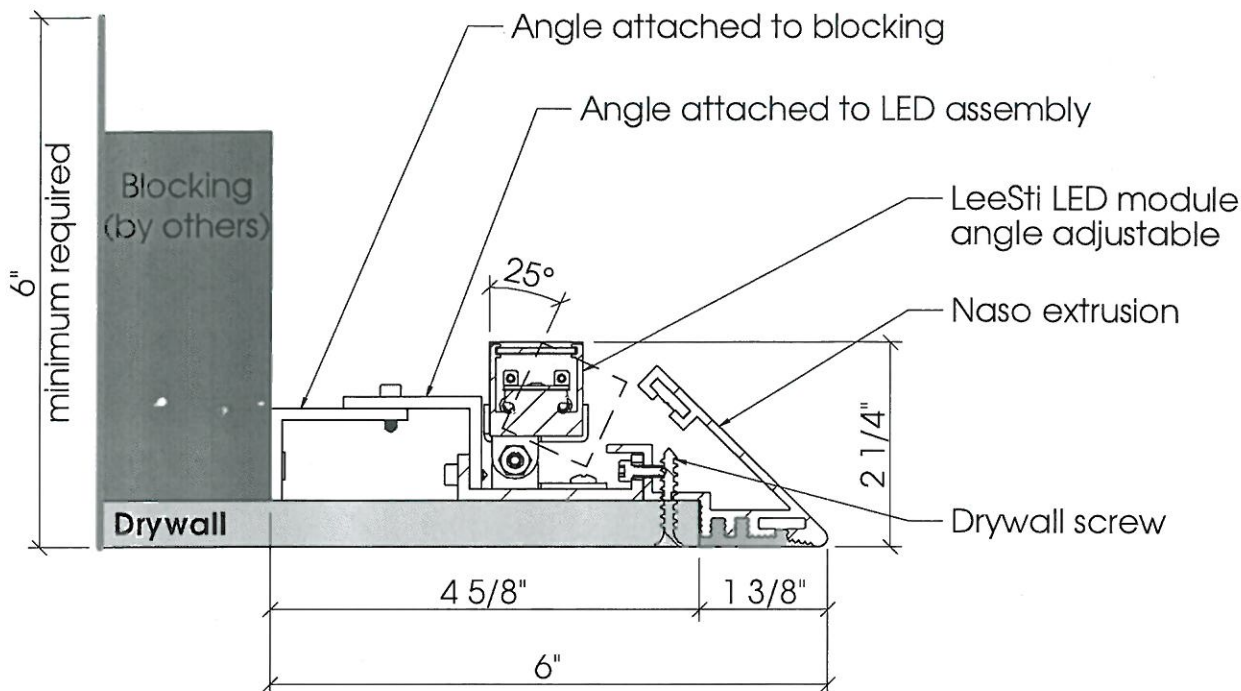

Type K / LeeSti Naso

LNaso 30 WH 4

1400 lumens/ft, 3000K 12.5W/ft  
 Finish White  
 Dimable 0-10V,  
 Remote drivers at max. 80' distance

RD

*Matthew Rogers  
 2/6/2021*

Project	Cape Canaveral Multi Generational Facility	Date	6.8.21	Rev.
Type/ Description	Type K / LeeSti Naso	Scale	Page 1 / 3	
Material	Aluminium / powder coated White	Drawn by: Amandeep		

**7.5' Fixture**  
Qty. = 02

**13' Fixture**  
Qty. = 01

Project	Cape Canaveral Multi Generational Facility	Date	6.8.21	Rev.
Type/ Description	Type K / LeeSti Naso	Scale	wherever unspecified	Page 2 / 3
Material	Aluminium / powder coated White	Drawn by: Amandeep		

20' Fixture  
Qty. = 01

**NOTE:**  
Blue color dimension or wall lengths need to be confirmed by client

*Matthew Rogers  
7/6/2021*

Project	Cape Canaveral Multi Generational Facility	Date	6.8.21	Rev.
Type/ Description	Type K / LeeSti Naso / 20' fixture	Scale	Page 3 / 3	
Material	Aluminium / powder coated White	Drawn by: Amandeep		