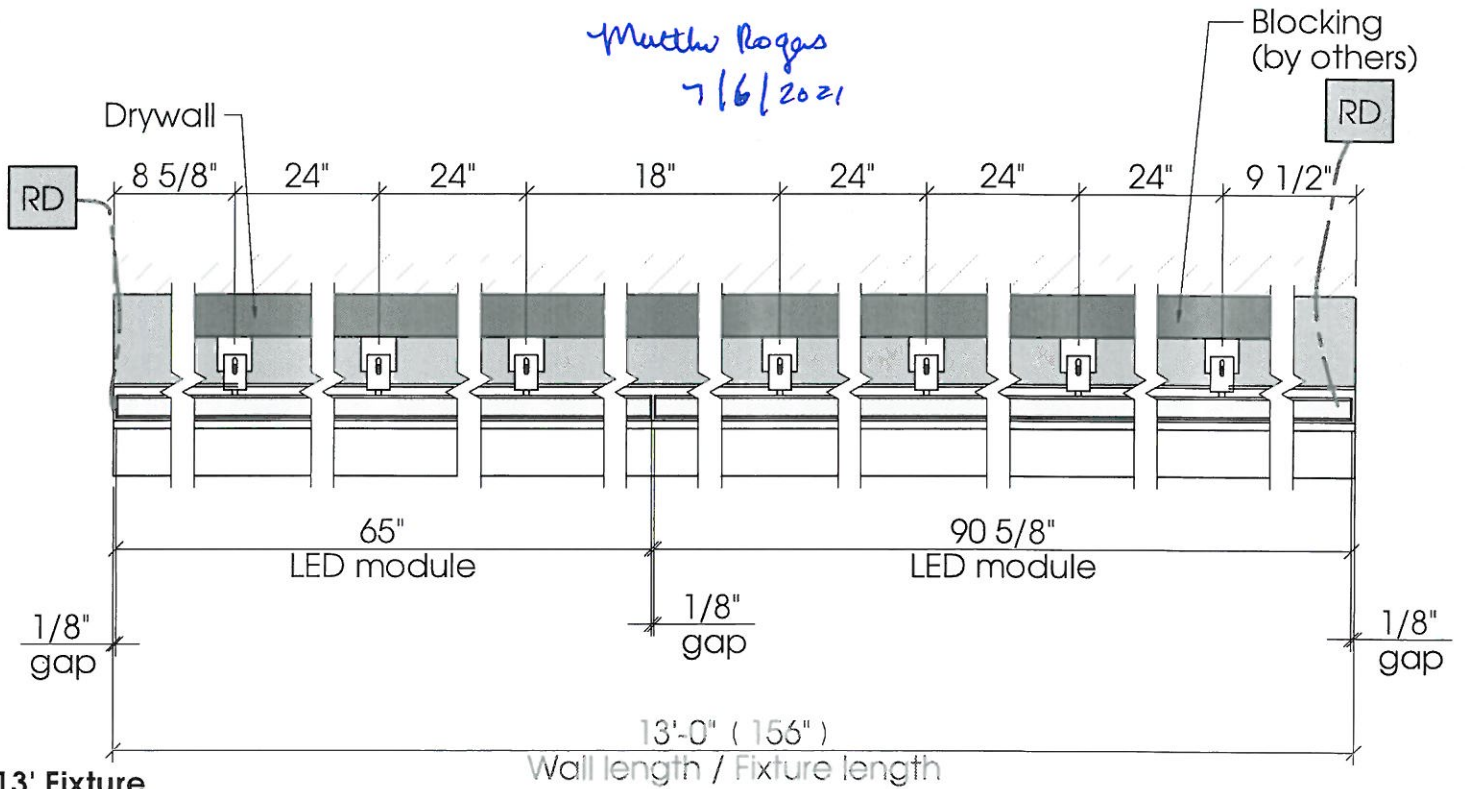

Type K / LeeSti Naso

LNaso 30 WH 4

1400 lumens/ft, 3000K 12.5W/ft  
 Finish White  
 Dimable 0-10V,  
 Remote drivers at max. 80' distance

RD

*Matthew Rogers  
 2/6/2021*

Project	Cape Canaveral Multi Generational Facility	Date	6.8.21	Rev.
Type/ Description	Type K / LeeSti Naso	Scale	Page 1 / 3	
Material	Aluminium / powder coated White	Drawn by: Amandeep		

**7.5' Fixture**  
Qty. = 02

**13' Fixture**  
Qty. = 01

Project	Cape Canaveral Multi Generational Facility	Date	6.8.21	Rev.
Type/ Description	Type K / LeeSti Naso	Scale	wherever unspecified	Page 2 / 3
Material	Aluminium / powder coated White	Drawn by: Amandeep		

20' Fixture  
Qty. = 01

**NOTE:**  
Blue color dimension or wall lengths need to be confirmed by client

*Matthew Rogers  
7/6/2021*

Project	Cape Canaveral Multi Generational Facility	Date	6.8.21	Rev.
Type/ Description	Type K / LeeSti Naso / 20' fixture	Scale	Page 3 / 3	
Material	Aluminium / powder coated White	Drawn by: Amandeep		