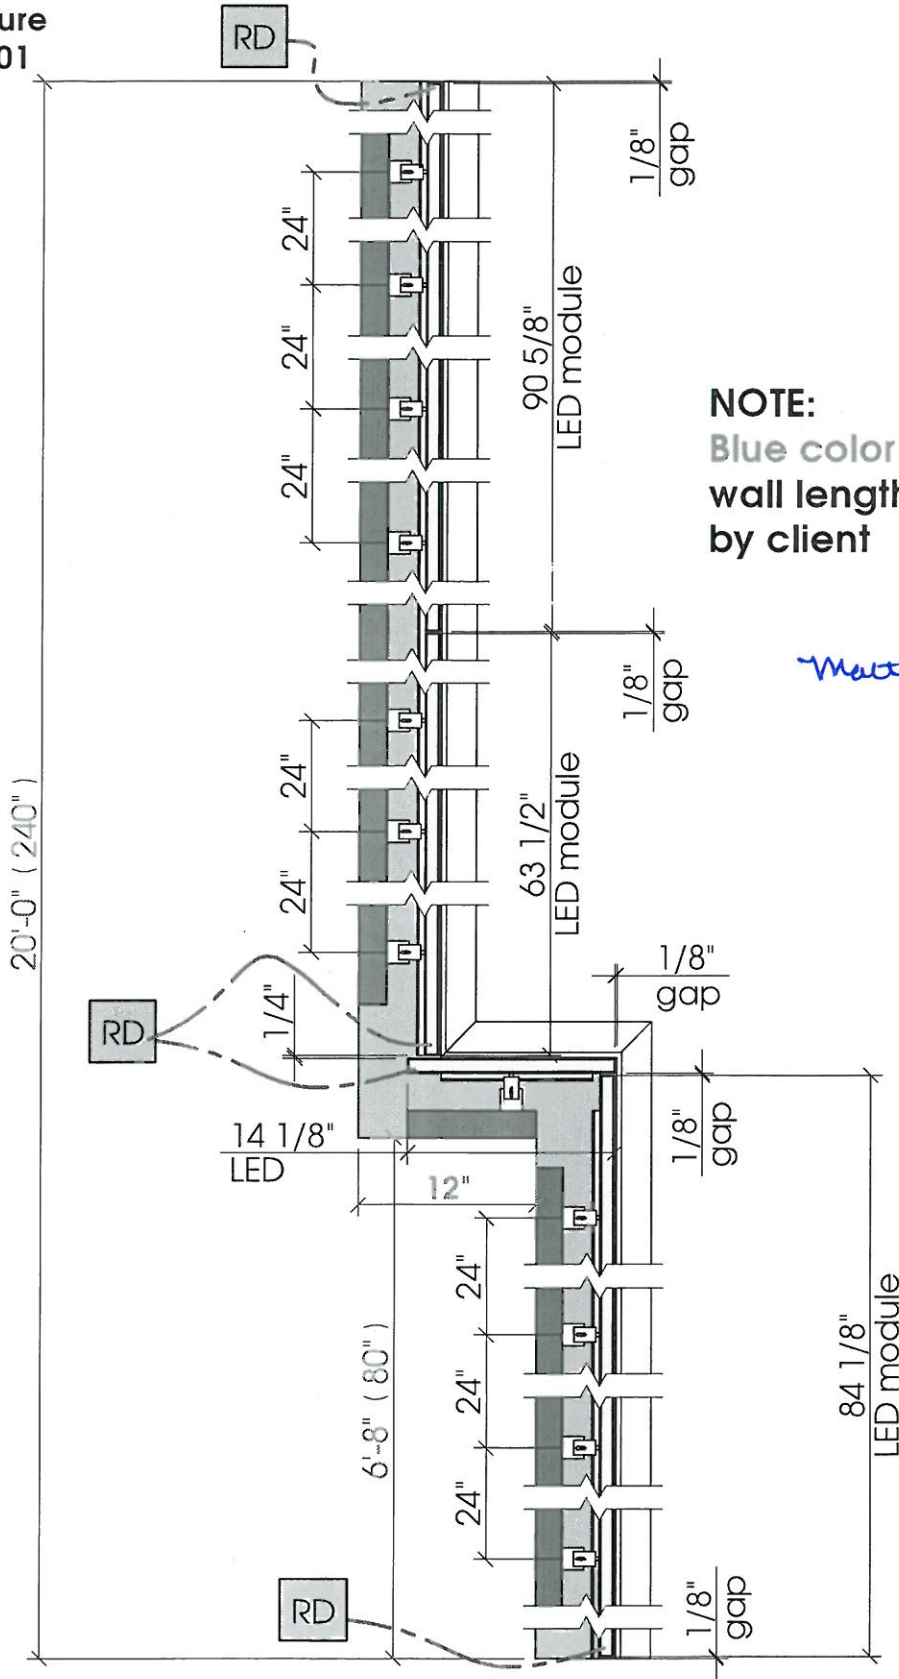

Type K / LeeSti Naso

LNaso 30 WH 4

1400 lumens/ft, 3000K 12.5W/ft  
 Finish White  
 Dimable 0-10V,  
 Remote drivers at max. 80' distance

RD

*Matthew Rogers  
 2/6/2021*

Project	Cape Canaveral Multi Generational Facility	Date	6.8.21	Rev.
Type/ Description	Type K / LeeSti Naso	Scale	Page 1 / 3	
Material	Aluminium / powder coated White	Drawn by: Amandeep		

**7.5' Fixture**  
Qty. = 02

**13' Fixture**  
Qty. = 01

Project	Cape Canaveral Multi Generational Facility	Date	6.8.21	Rev.
Type/ Description	Type K / LeeSti Naso	Scale	wherever unspecified	Page 2 / 3
Material	Aluminium / powder coated White	Drawn by: Amandeep		

20' Fixture  
Qty. = 01

**NOTE:**  
Blue color dimension or wall lengths need to be confirmed by client

*Matthew Rogers  
7/6/2021*

Project	Cape Canaveral Multi Generational Facility	Date	6.8.21	Rev.
Type/ Description	Type K / LeeSti Naso / 20' fixture	Scale	Page 3 / 3	
Material	Aluminium / powder coated White	Drawn by: Amandeep		