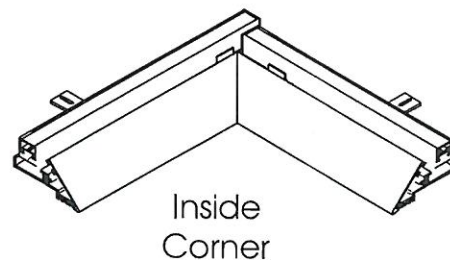

Type K / LeeSti Naso

LNaso 30 WH 4

1400 lumens/ft, 3000K 12.5W/ft  
 Finish White  
 Dimable 0-10V,  
 Remote drivers at max. 80' distance

RD

*Matthew Rogers  
 2/6/2021*

Project	Cape Canaveral Multi Generational Facility	Date	6.8.21	Rev.
Type/ Description	Type K / LeeSti Naso	Scale	Page 1 / 3	
Material	Aluminium / powder coated White	Drawn by: Amandeep		

**7.5' Fixture**  
Qty. = 02

**13' Fixture**  
Qty. = 01

Project	Cape Canaveral Multi Generational Facility	Date	6.8.21	Rev.
Type/ Description	Type K / LeeSti Naso	Scale	wherever unspecified	Page 2 / 3
Material	Aluminium / powder coated White	Drawn by: Amandeep		

20' Fixture  
Qty. = 01

**NOTE:**  
Blue color dimension or wall lengths need to be confirmed by client

*Matthew Rogers  
7/6/2021*

Project	Cape Canaveral Multi Generational Facility	Date	6.8.21	Rev.
Type/ Description	Type K / LeeSti Naso / 20' fixture	Scale	Page 3 / 3	
Material	Aluminium / powder coated White	Drawn by: Amandeep		