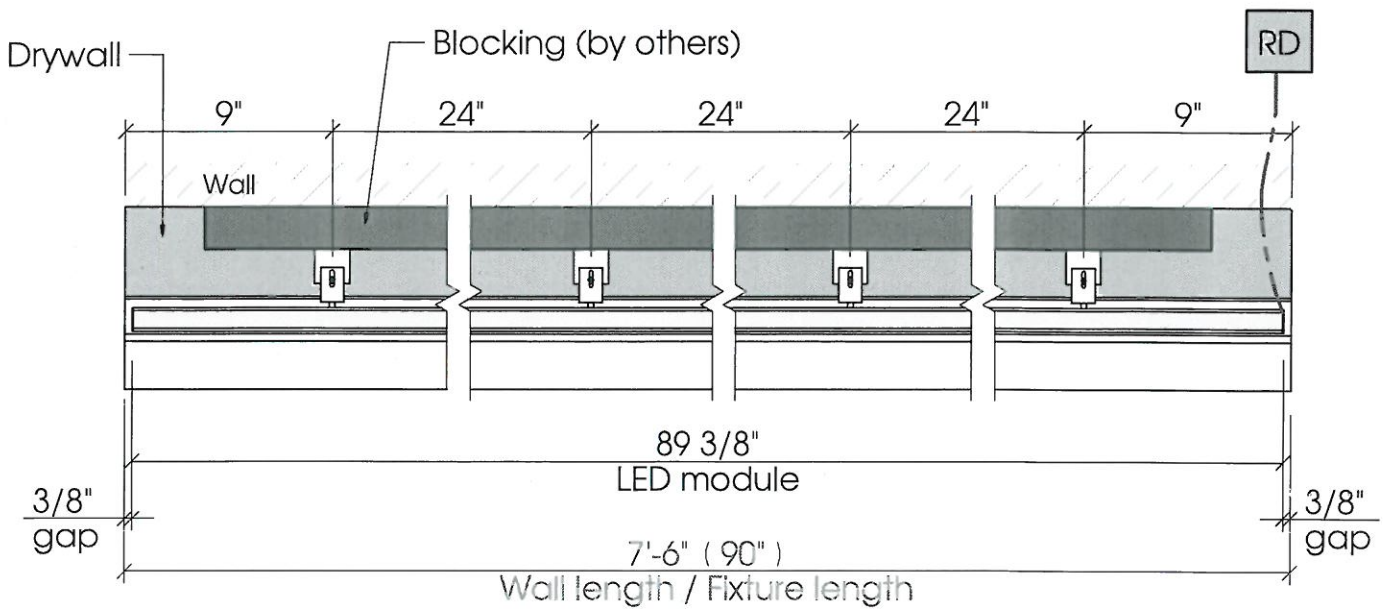

Type K / LeeSti Naso

LNaso 30 WH 4

1400 lumens/ft, 3000K 12.5W/ft  
 Finish White  
 Dimable 0-10V,  
 Remote drivers at max. 80' distance

RD

*Matthew Rogers  
 2/6/2021*

Project	Cape Canaveral Multi Generational Facility	Date	6.8.21	Rev.
Type/ Description	Type K / LeeSti Naso	Scale	Page 1 / 3	
Material	Aluminium / powder coated White	Drawn by: Amandeep		

**7.5' Fixture**  
Qty. = 02

**13' Fixture**  
Qty. = 01

Project	Cape Canaveral Multi Generational Facility	Date	6.8.21	Rev.
Type/ Description	Type K / LeeSti Naso	Scale	wherever unspecified	Page 2 / 3
Material	Aluminium / powder coated White	Drawn by: Amandeep		

20' Fixture  
Qty. = 01

**NOTE:**  
Blue color dimension or wall lengths need to be confirmed by client

*Matthew Rogers  
7/6/2021*

Project	Cape Canaveral Multi Generational Facility	Date	6.8.21	Rev.
Type/ Description	Type K / LeeSti Naso / 20' fixture	Scale	Page 3 / 3	
Material	Aluminium / powder coated White	Drawn by: Amandeep		