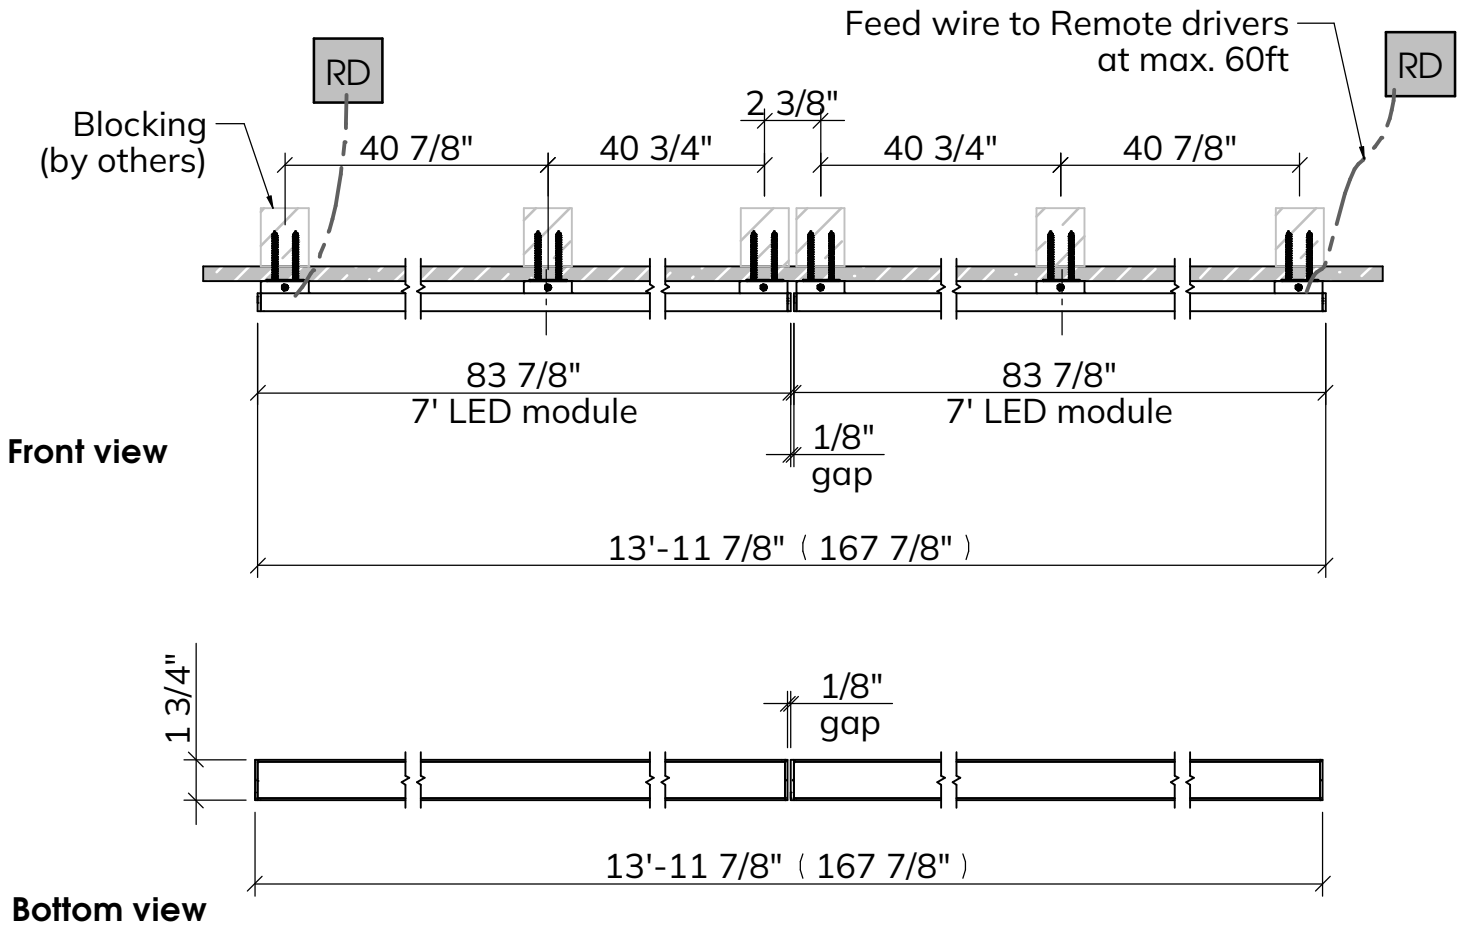

**Type I6 / 14ft Surprise D Surface Outdoors**  
**Qty. 08**

**SuDSurOu**  
**30MO BK 4 (2)G Whip3**

**Finish Black**

**Run 13'-11-7/8"**  
**(2)G 7ft module 83-7/8"**

**RD** (2) Remote driver at max. 60ft distance,  
**Dimmable 0-10V, Source IP65**  
**Locate boxes in dry spaces or use Outdoor Electrical boxes by others**  
**Whip-3', no J-box installation**

Project	Maclay School Tallahassee FL SESCO	Date	1.7.25	Rev.
Type/ Description	Type I6 / 14ft Surprise D surface outdoors	Scale	wherever unspecified	Page 1 / 2
Material	Aluminium / powder coated Black	Drawn by: Amandeep		

Type I6 / 14ft Surprise D Surface Outdoors  
Qty. 08

Section

Project	Maclay School Tallahassee FL SESCO	Date	1.7.25	Rev.
Type/ Description	Type I6 / 14ft Surprise D surface outdoors	Scale	wherever unspecified	Page 2 / 2
Material	Aluminium / powder coated Black	Drawn by: Amandeep		