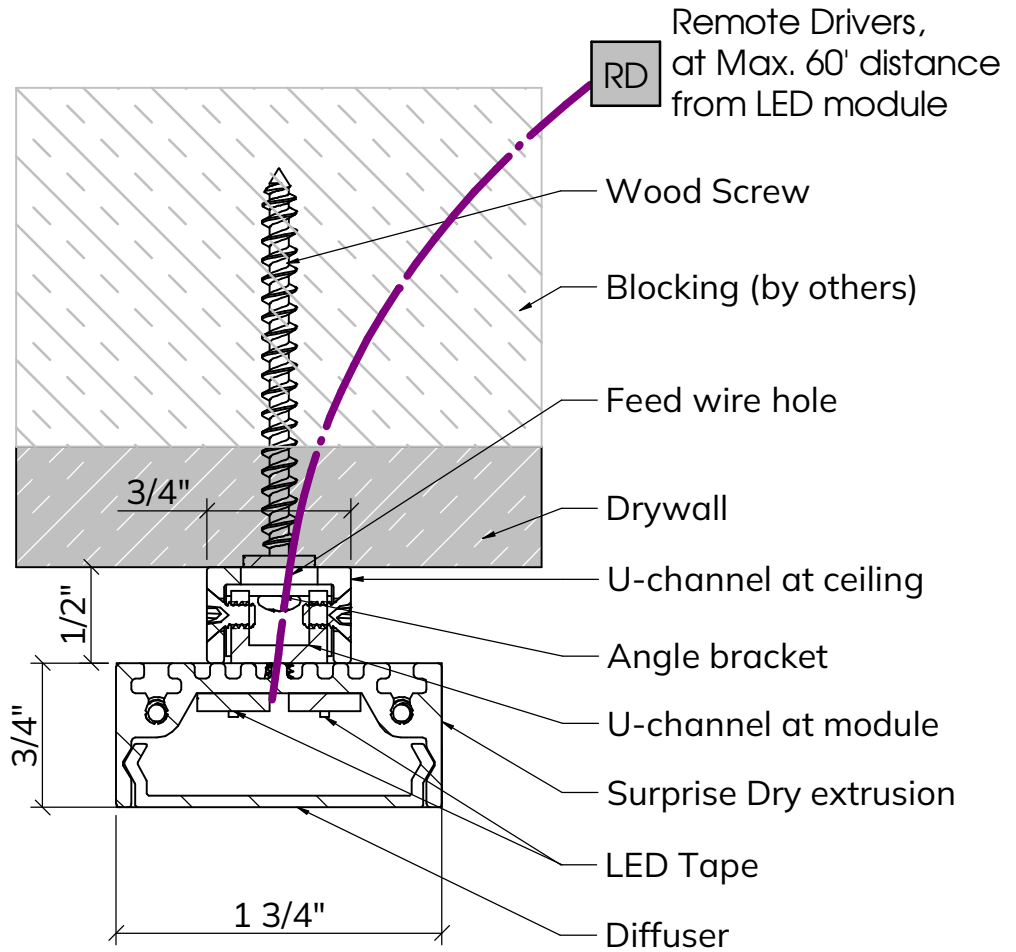

**Type I6 / 14ft Surprise D Surface Outdoors**  
**Qty. 08**

**SuDSurOu**  
**30MO BK 4 (2)G Whip3**

**Finish Black**

**Run 13'-11-7/8"**  
**(2)G 7ft module 83-7/8"**

**RD** (2) Remote driver at max. 60ft distance,  
**Dimmable 0-10V, Source IP65**  
**Locate boxes in dry spaces or use Outdoor Electrical boxes by others**  
**Whip-3', no J-box installation**

Project	Maclay School Tallahassee FL SESCO	Date	1.7.25	Rev.
Type/ Description	Type I6 / 14ft Surprise D surface outdoors	Scale	wherever unspecified	Page 1 / 2
Material	Aluminium / powder coated Black	Drawn by: Amandeep		

Type I6 / 14ft Surprise D Surface Outdoors  
Qty. 08

Section

Project	Maclay School Tallahassee FL SESCO	Date	1.7.25	Rev.
Type/ Description	Type I6 / 14ft Surprise D surface outdoors	Scale	wherever unspecified	Page 2 / 2
Material	Aluminium / powder coated Black	Drawn by: Amandeep		