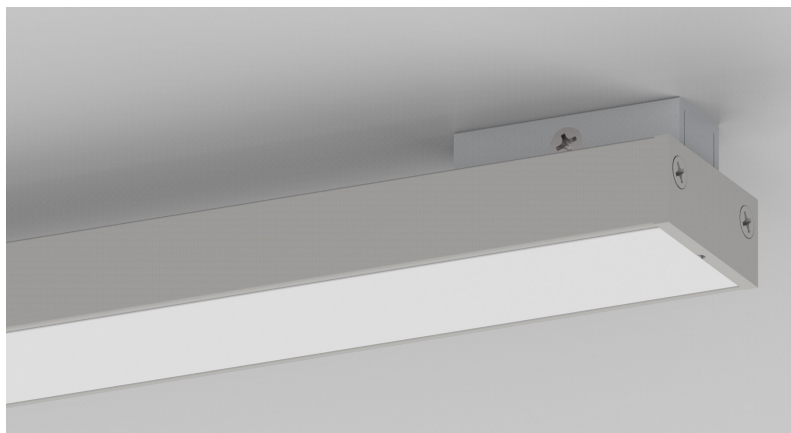

**Type I6 / 14ft Surprise D Surface Outdoors**  
**Qty. 08**

**SuDSurOu**  
**30MO BK 4 (2)G Whip3**

**Finish Black**

**Run 13'-11-7/8"**  
**(2)G 7ft module 83-7/8"**

**RD** (2) Remote driver at max. 60ft distance,  
**Dimmable 0-10V, Source IP65**  
**Locate boxes in dry spaces or use Outdoor Electrical boxes by others**  
**Whip-3', no J-box installation**

Project	Maclay School Tallahassee FL SESCO	Date	1.7.25	Rev.
Type/ Description	Type I6 / 14ft Surprise D surface outdoors	Scale	wherever unspecified	Page 1 / 2
Material	Aluminium / powder coated Black	Drawn by: Amandeep		

Type I6 / 14ft Surprise D Surface Outdoors  
Qty. 08

Section

Project	Maclay School Tallahassee FL SESCO	Date	1.7.25	Rev.
Type/ Description	Type I6 / 14ft Surprise D surface outdoors	Scale	wherever unspecified	Page 2 / 2
Material	Aluminium / powder coated Black	Drawn by: Amandeep		