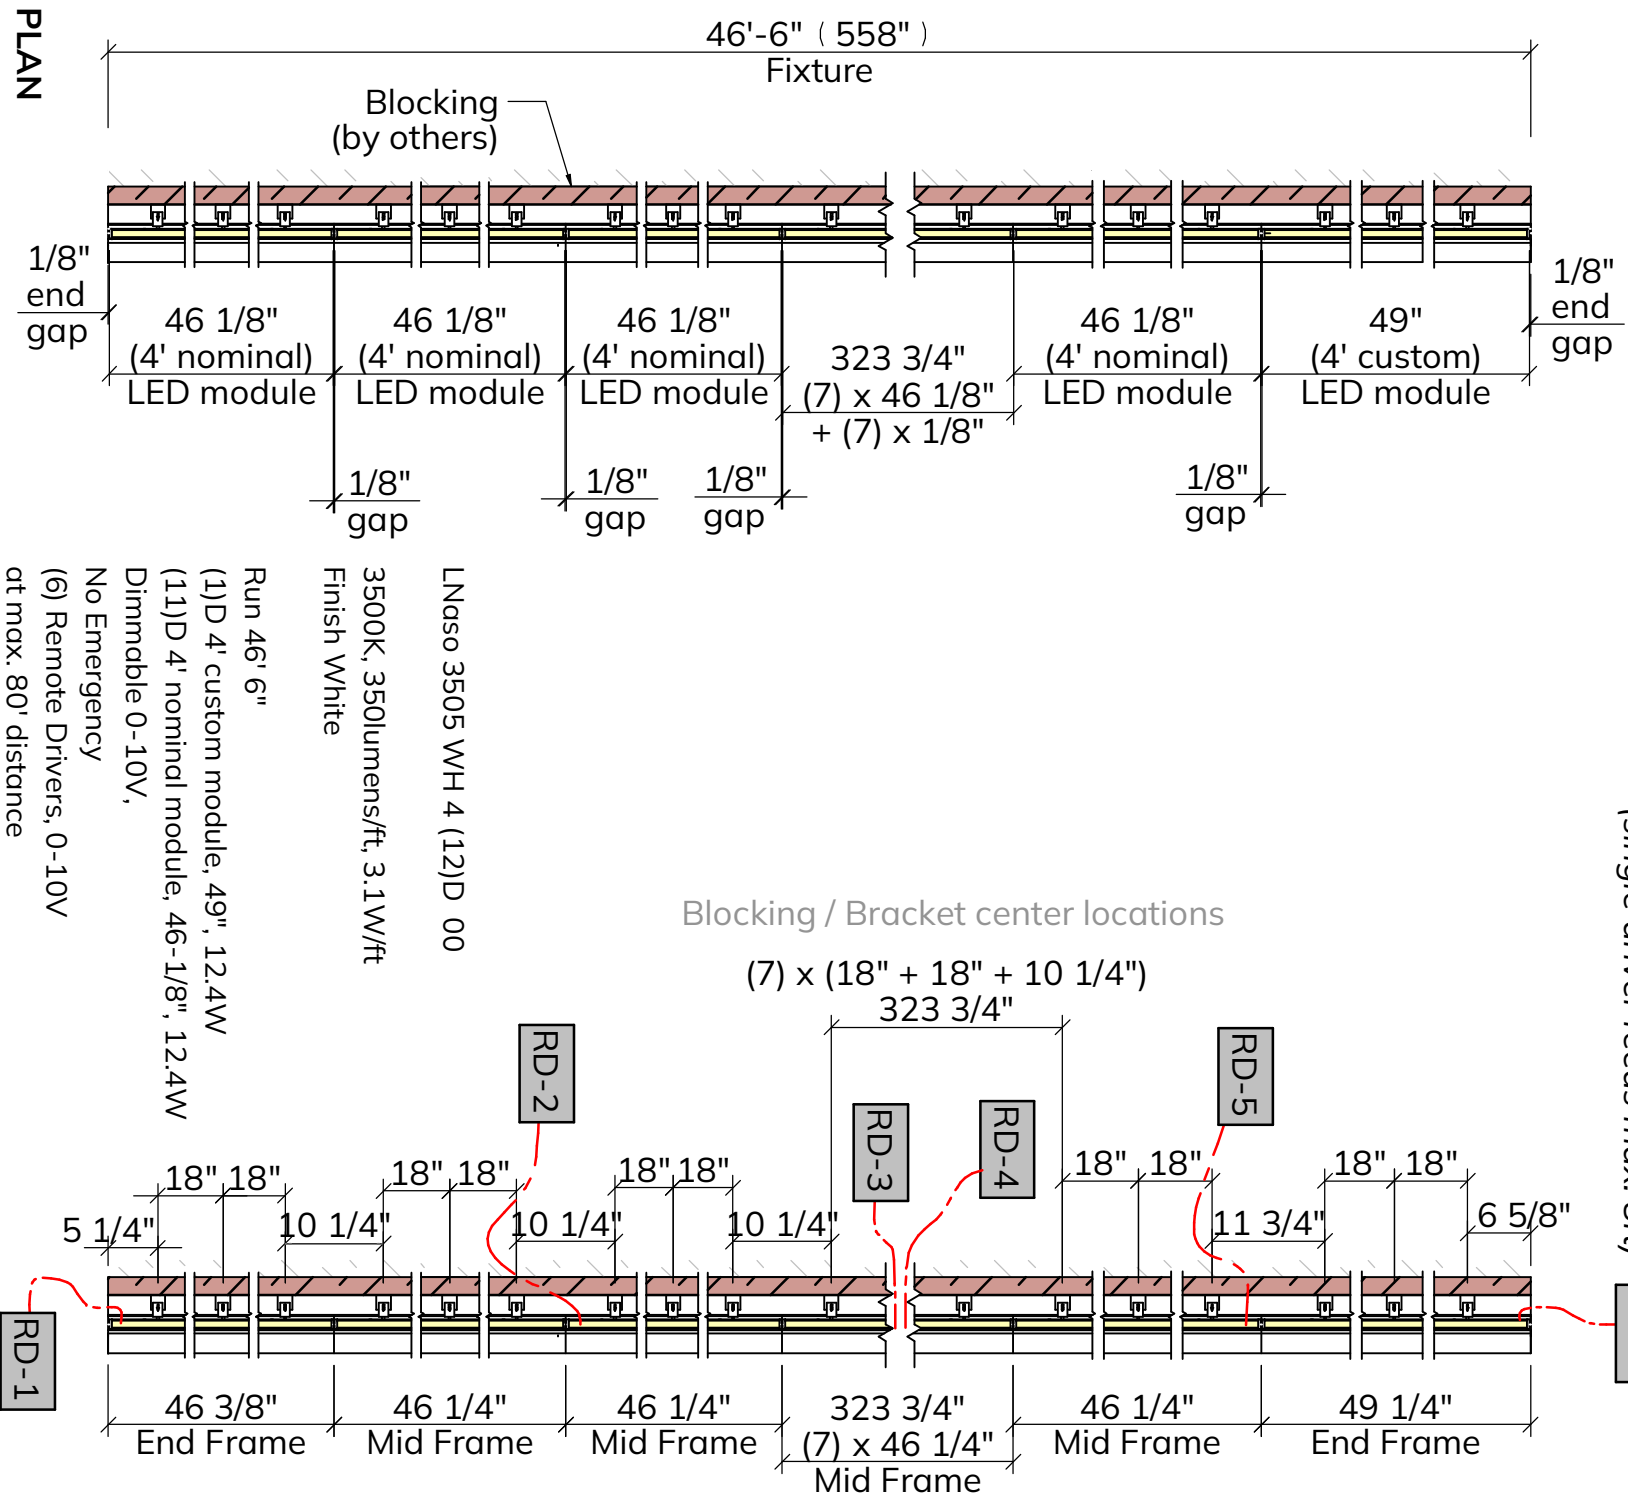

Type L8 46ft-6in (with 8' EM) / E310-L10
Qty. 01

(single driver feeds max. 8ft)