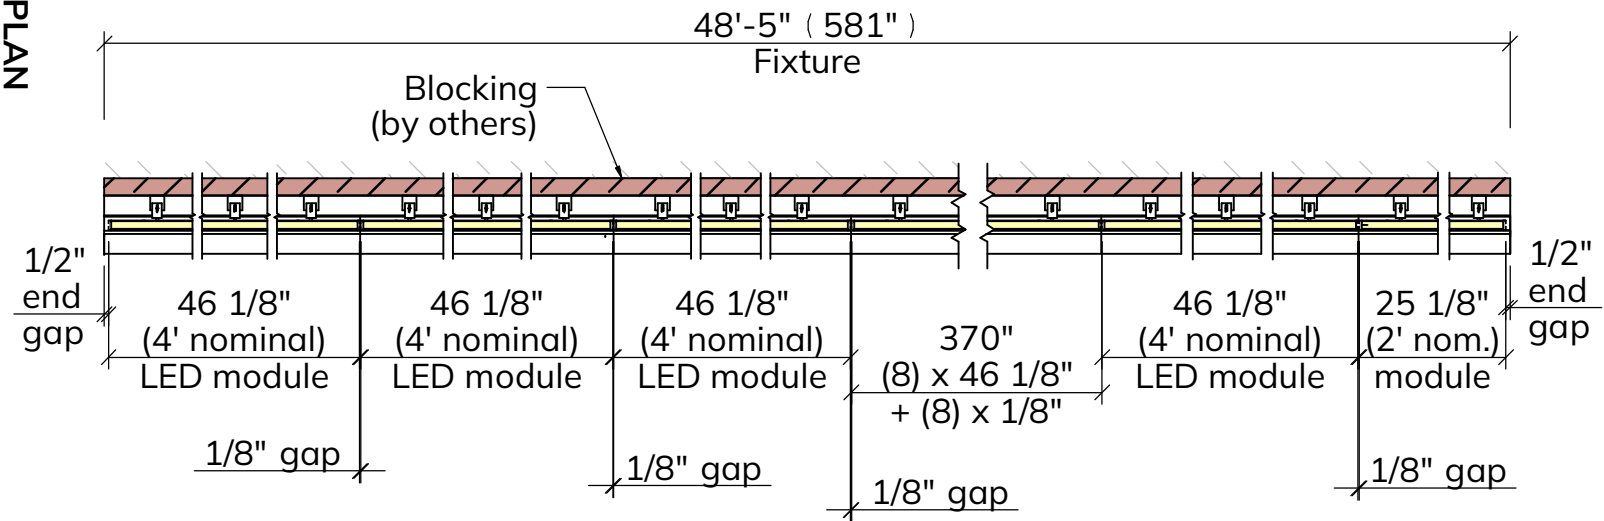

(single driver feeds max. 8ft)

LNaso 3505 WH 4 (1)B(12)D 00
3500K, 350lumens/ft, 3.1W/ft
Finish White
Run 48' 5"
(1)B 2' nominal module, 25-1/8", 6.2W
(12)D 4' nominal module, 46-1/8", 12.4W
Dimmable 0-10V, No Emergency
(7) Remote Drivers, 0-10V
at max. 80' distance

Blocking / Bracket center locations