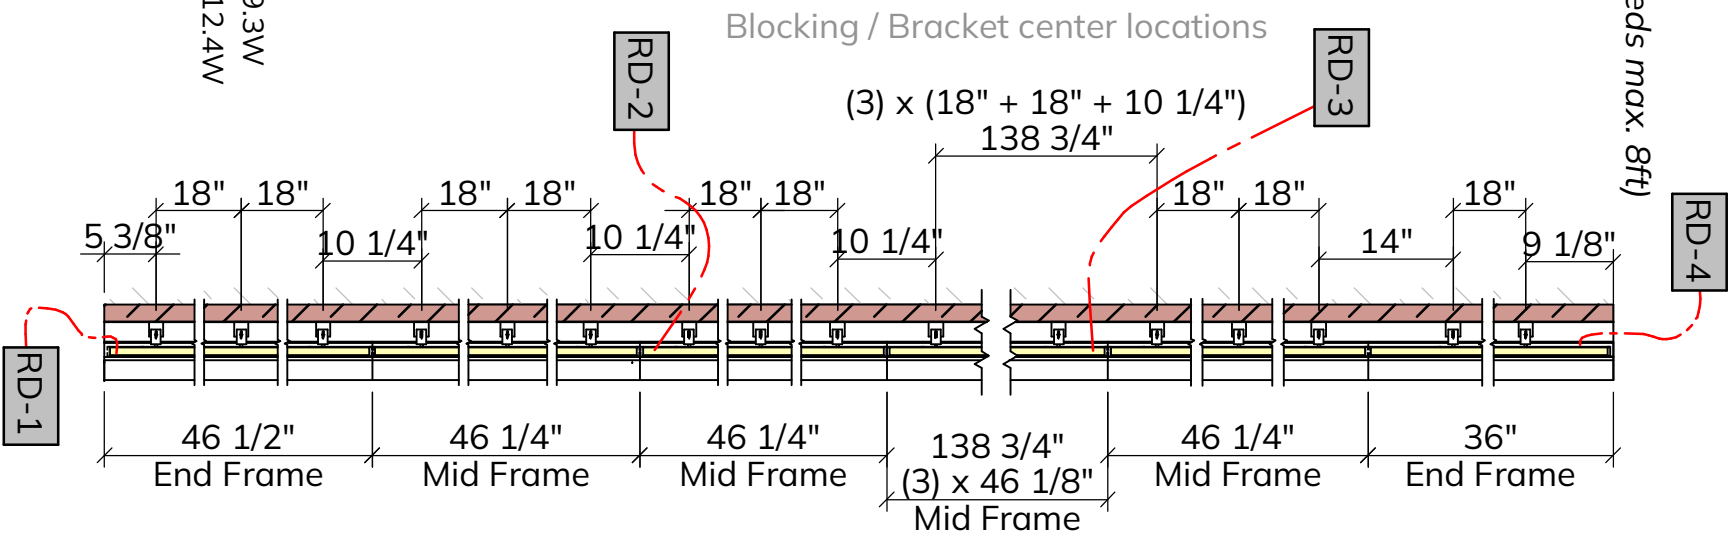

Run 30'
(1)C 3' nominal module, 35-5/8", 9.3W
(7)D 4' nominal module, 46-1/8", 12.4W
Dimmable 0-10V, No Emergency
(4) Remote Drivers, 0-10V
at max. 80' distance

LNaso 3505 WH 4 (1)C(7)D 00

3500K, 350lumens/ft, 3.1W/ft

Finish White

(single driver feeds max. 8ft)