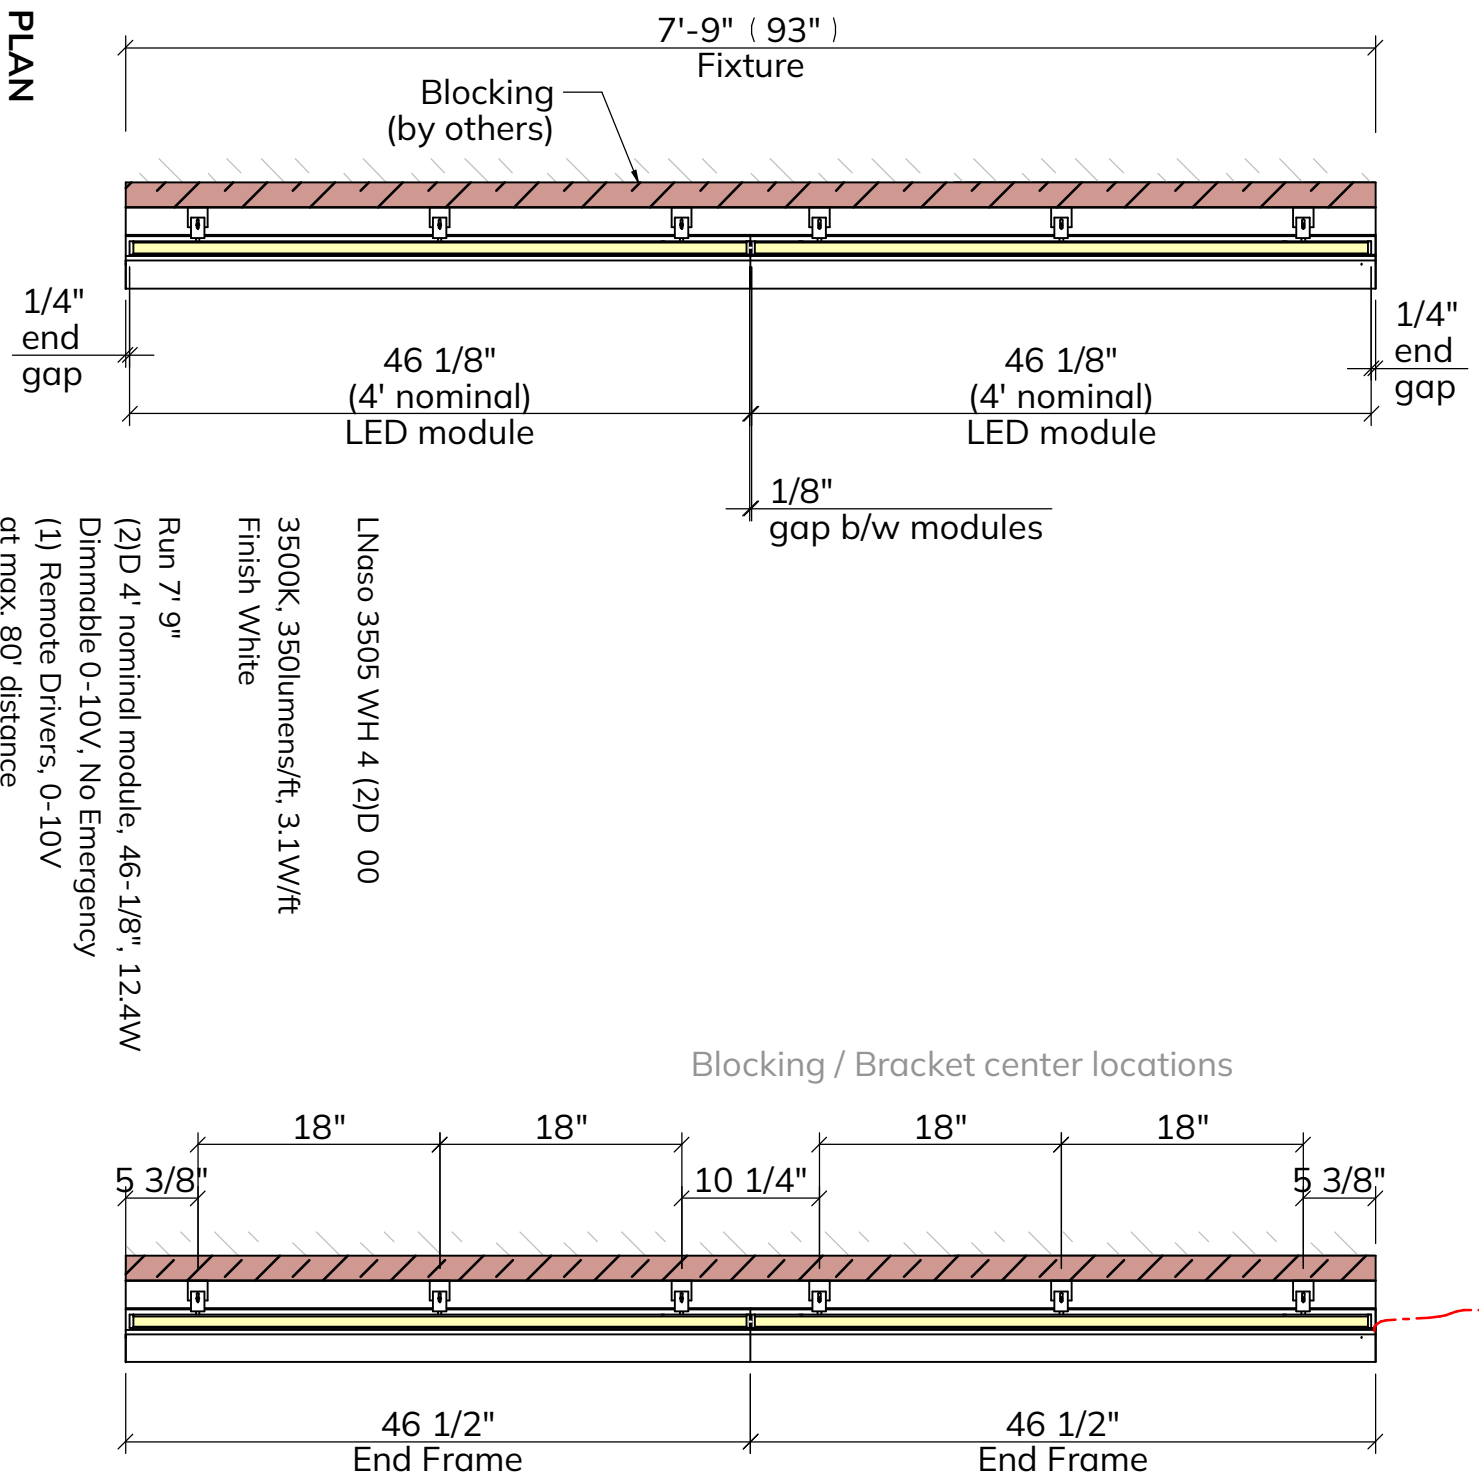

Type L8 7ft-9in / E309-L9
Qty. 01

		42 Ithanel Rd, Hopatcong, NJ 07843 P 973.577.4400 www.archilit.com archilit@archilit.com		Submittal	
Project	Lockton 5601 Granite Park Plano TX	Date	10.2.25	Rev.	
Type/Description	Type L8 7ft-9in / Leesti Naso	Scale	whenever unspecified		
Material	Aluminium / powder coated White	Page	3 / 12		
		Drawn by:	Amandeep