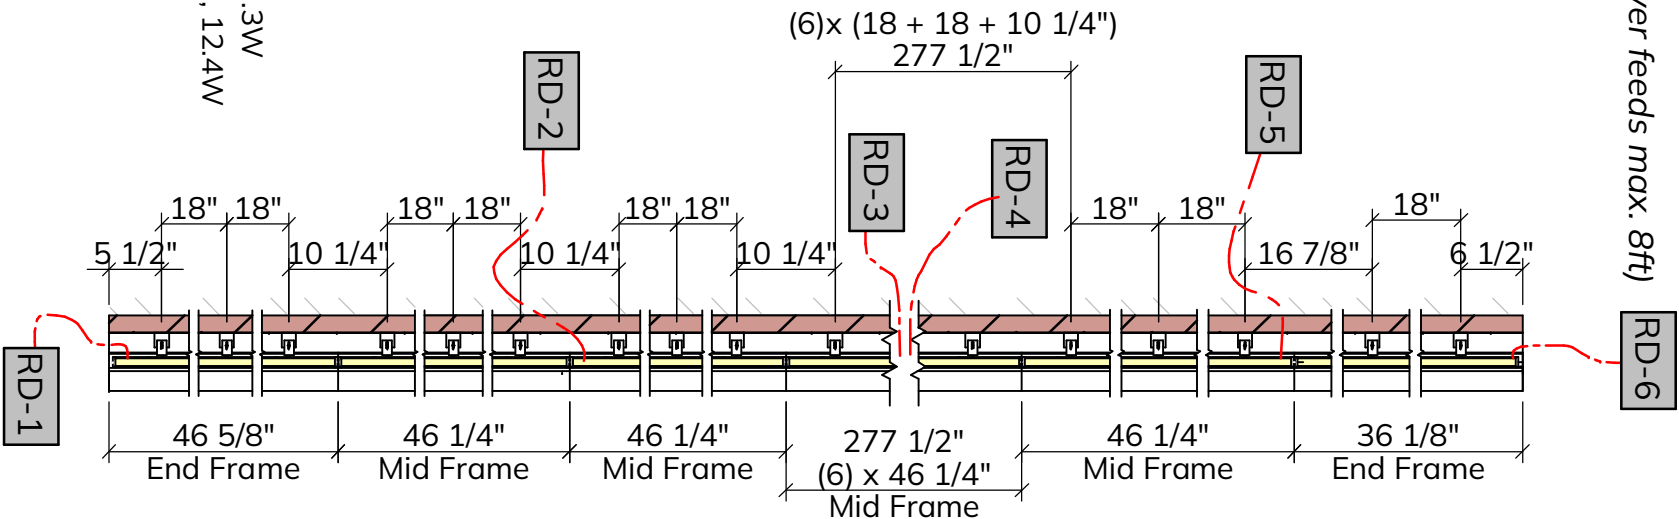

Run 41' 7" with Emergency (1)C 3' custom module, 35-5/8", 9.3W (10)D 4' nominal module, 46-1/8", 12.4W Dimmable 0-10V, No Emergency (6) Remote Drivers, 0-10V at max. 80' distance

3500K, 350lumens/ft, 3.1W/ft
Finish White

LNaso 3505 WH 4 (1)C(10)D 00

Blocking / Bracket center locations