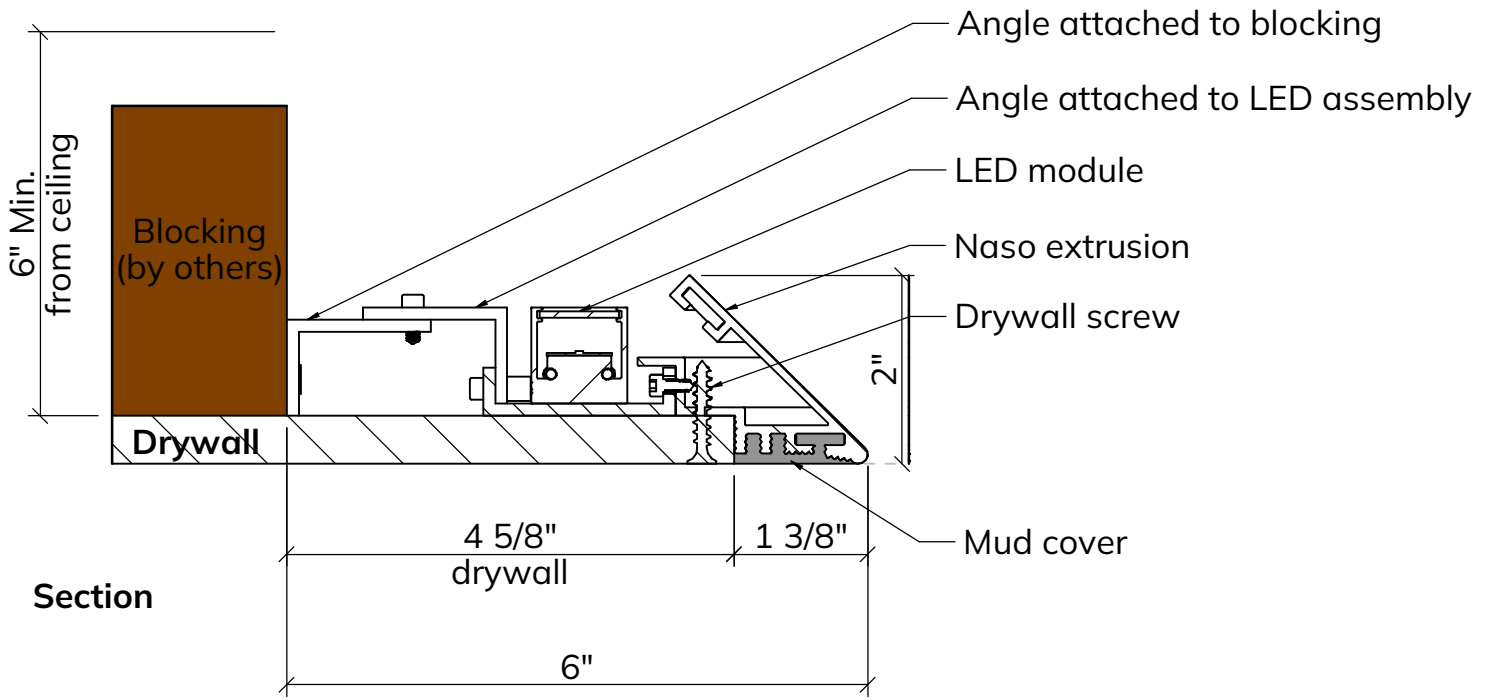

Type L8 / LeeSti Naso
Qty. 01

LNaso
3500K, 350lumens/ft, 3.1W/ft
Dimmable 0-10V
Finish White
 RD Remote drivers at max. 80' distance

Project	Lockton 5601 Granite Park Plano TX	Date	10.2.25	Rev.
Type/ Description	Type L8 / Leesti Naso	Scale	wherever unspecified	Page 1 / 12
Material	Aluminium / powder coated White	Drawn by: Amandeep		