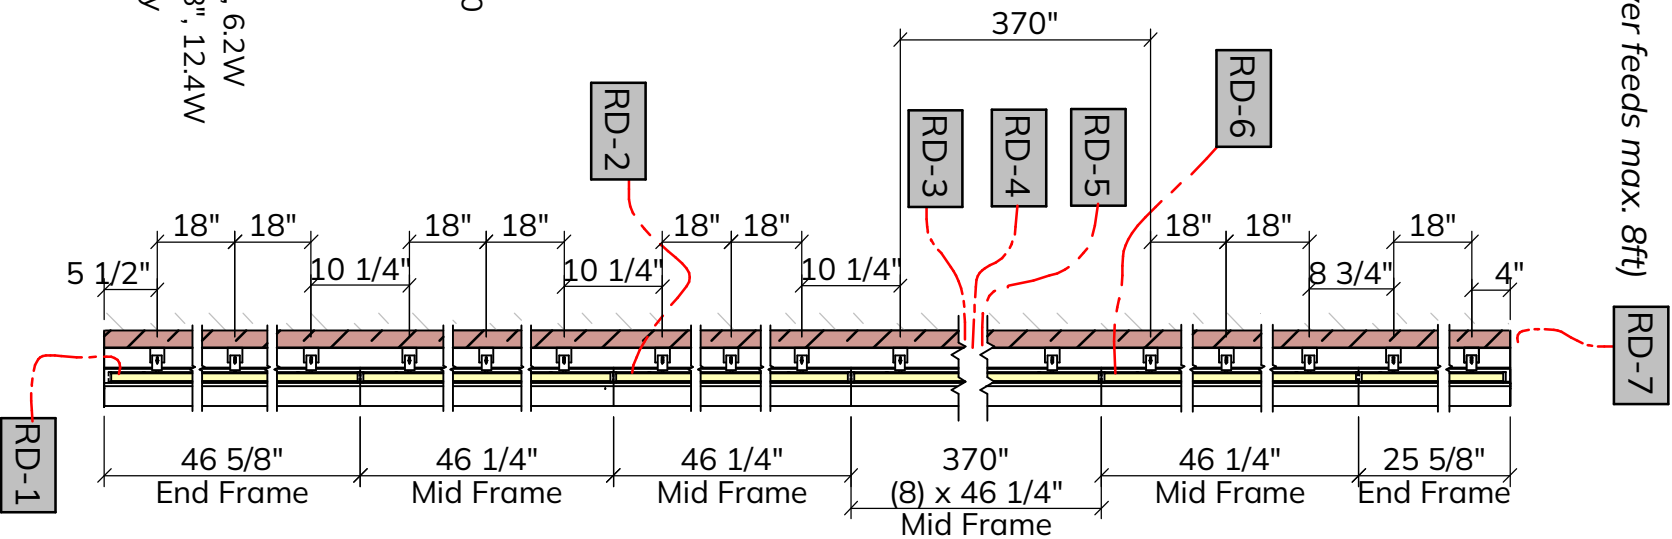

Project	Lockton 5601 Granite Park Plano TX	Date	10.2.25	Rev.	
Type/Description	Type L8 48ft-5in / Leesti Naso	Scale	whenever unspecified	Page	12 12
Material	Aluminium / powder coated White	Drawn by:	Amandeep