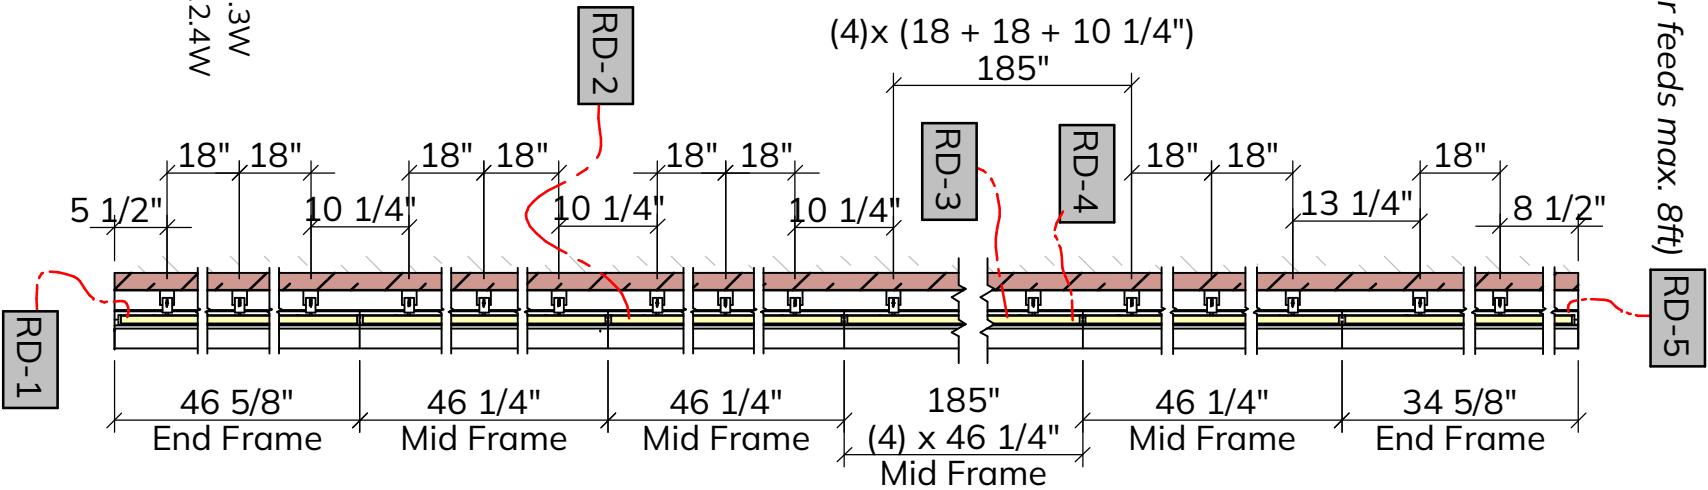

Blocking / Bracket center locations

Project	Lockton 5601 Granite Park Plano TX		Date	10.2.25	Rev.
Type/Description	Type L8 33ft-9in / Leesti Naso		Scale	whenever unspecified	
Material	Aluminium / powder coated White		Page	6 / 12	
Drawn by:	Amandeep