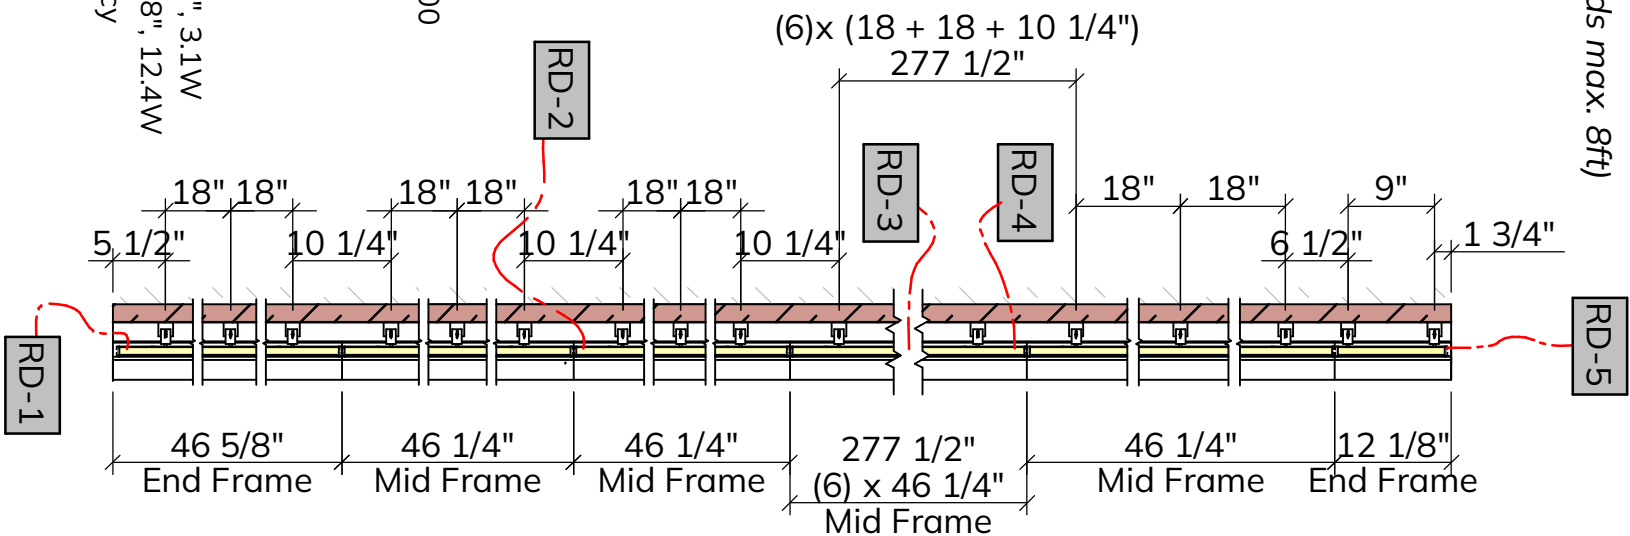

42 Ithanel Rd, Hopatcong, NJ 07843 P 973.577.4400 www.archilit.com archilit@archilit.com		Project Lockton 5601 Granite Park Plano TX	Date 10.2.25	Rev.
Type/Description Type L8 39ft-7in / Leesti Naso	Material Aluminium / powder coated White	Scale wherever unspecified	Page 9 / 12	Submittal
Drawn by: Amandeep