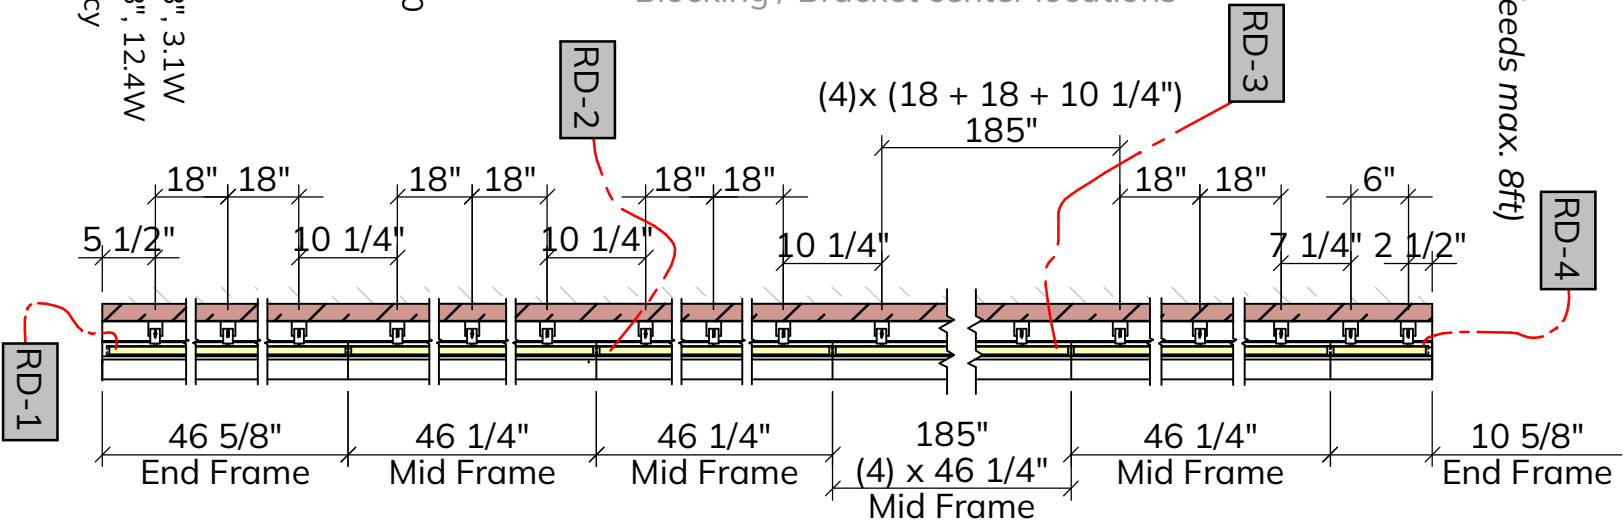

LNaso 3505 WH 4 (1)A(8)D 00
3500K, 350lumens/ft, 3.1W/ft
Finish White
Run 31' 9"
(1)A 1' nominal module, 10-1/8", 3.1W
(8)D 4' nominal module, 46-1/8", 12.4W
Dimmable 0-10V, No Emergency
(4) Remote Drivers, 0-10V
at max. 80' distance

Blocking / Bracket center locations