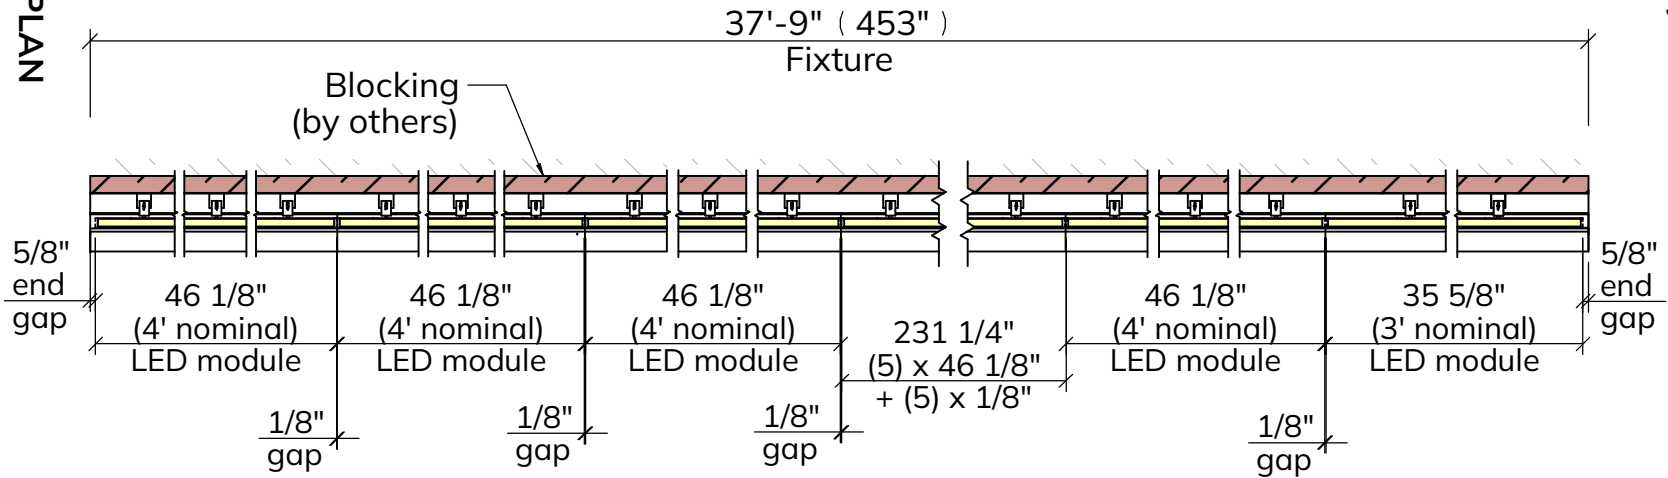

Type L8 37ft-9in (with 8' EM) / E310-L10

Qty. 01

(single driver feeds max. 8ft)

LNaso 3505 WH 4 (1)C(9)D 00
3500K, 350lumens/ft, 3.1W/ft
Finish White

Run 37' 9" with Emergency
(1) C 3' nominal module, 35-5/8", 9.3W
(9) D 4' nominal module, 46-1/8", 12.4W
Dimmable 0-10V,
No Emergency
(5) Remote Drivers, 0-10V
at max. 80' distance