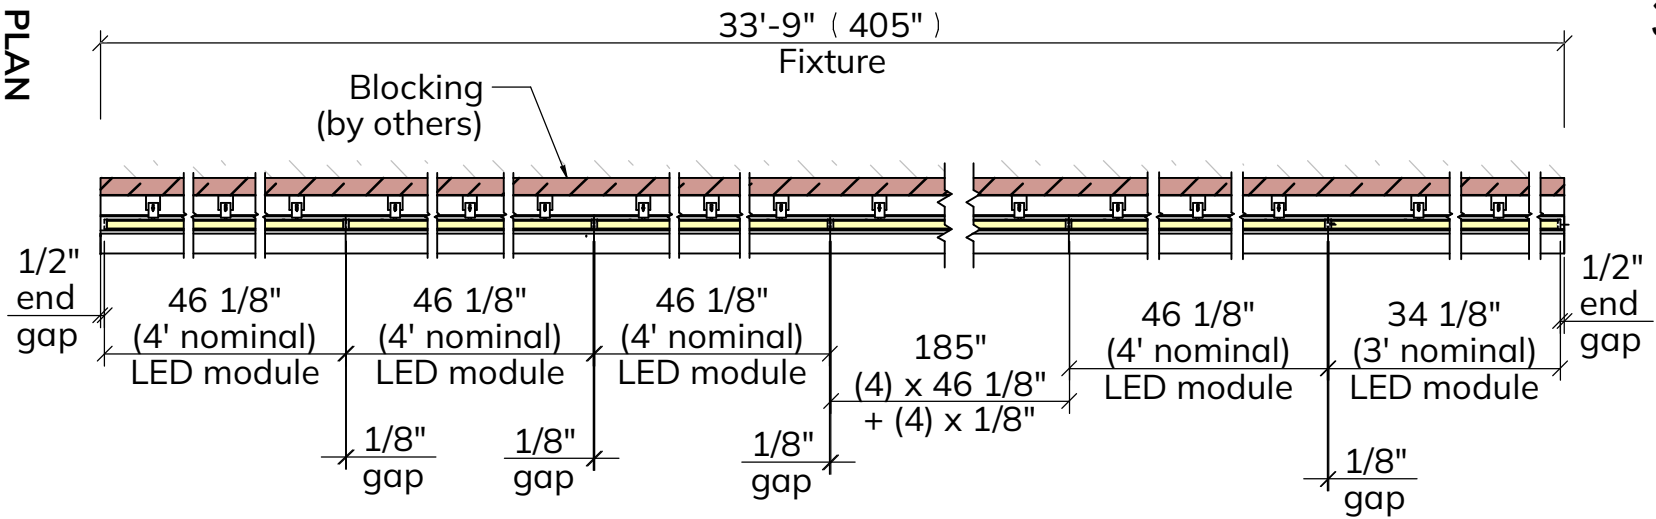

(single driver feeds max. 8ft)

LNaso 3505 WH 4 (1)C(8)D 00
3500K, 350lumens/ft, 3.1W/ft
Finish White

Run 33' 9"
(1)C 3' nominal module, 34-1/8", 9.3W
(8)D 4' nominal module, 46-1/8", 12.4W
Dimmable 0-10V, No Emergency
(5) Remote Drivers, 0-10V
at max. 80' distance