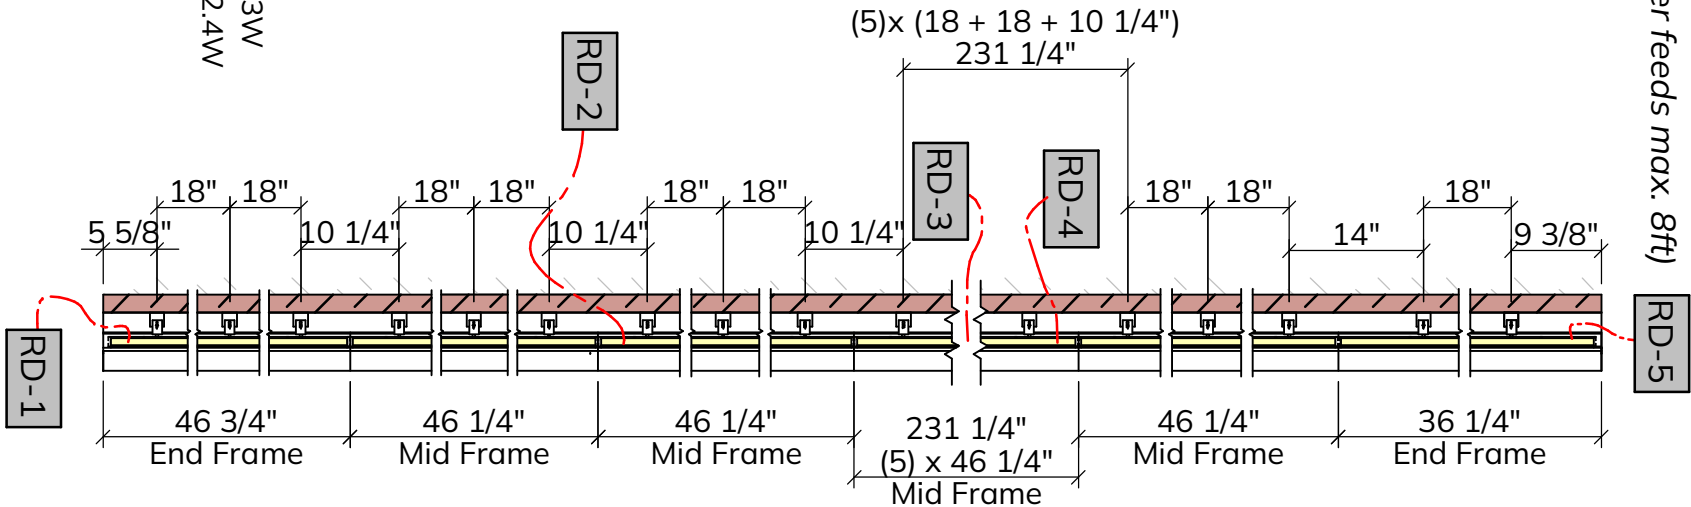

Blocking / Bracket center locations

Project	Lockton 5601 Granite Park Plano TX		Date	10.2.25	Rev.
Type/Description	Type L8 37ft-9in (with 8' EM) / Leesti Naso		Scale	whenever unspecified	
Material	Aluminium / powder coated White		Page	8 / 12	
Drawn by:	Amandeep