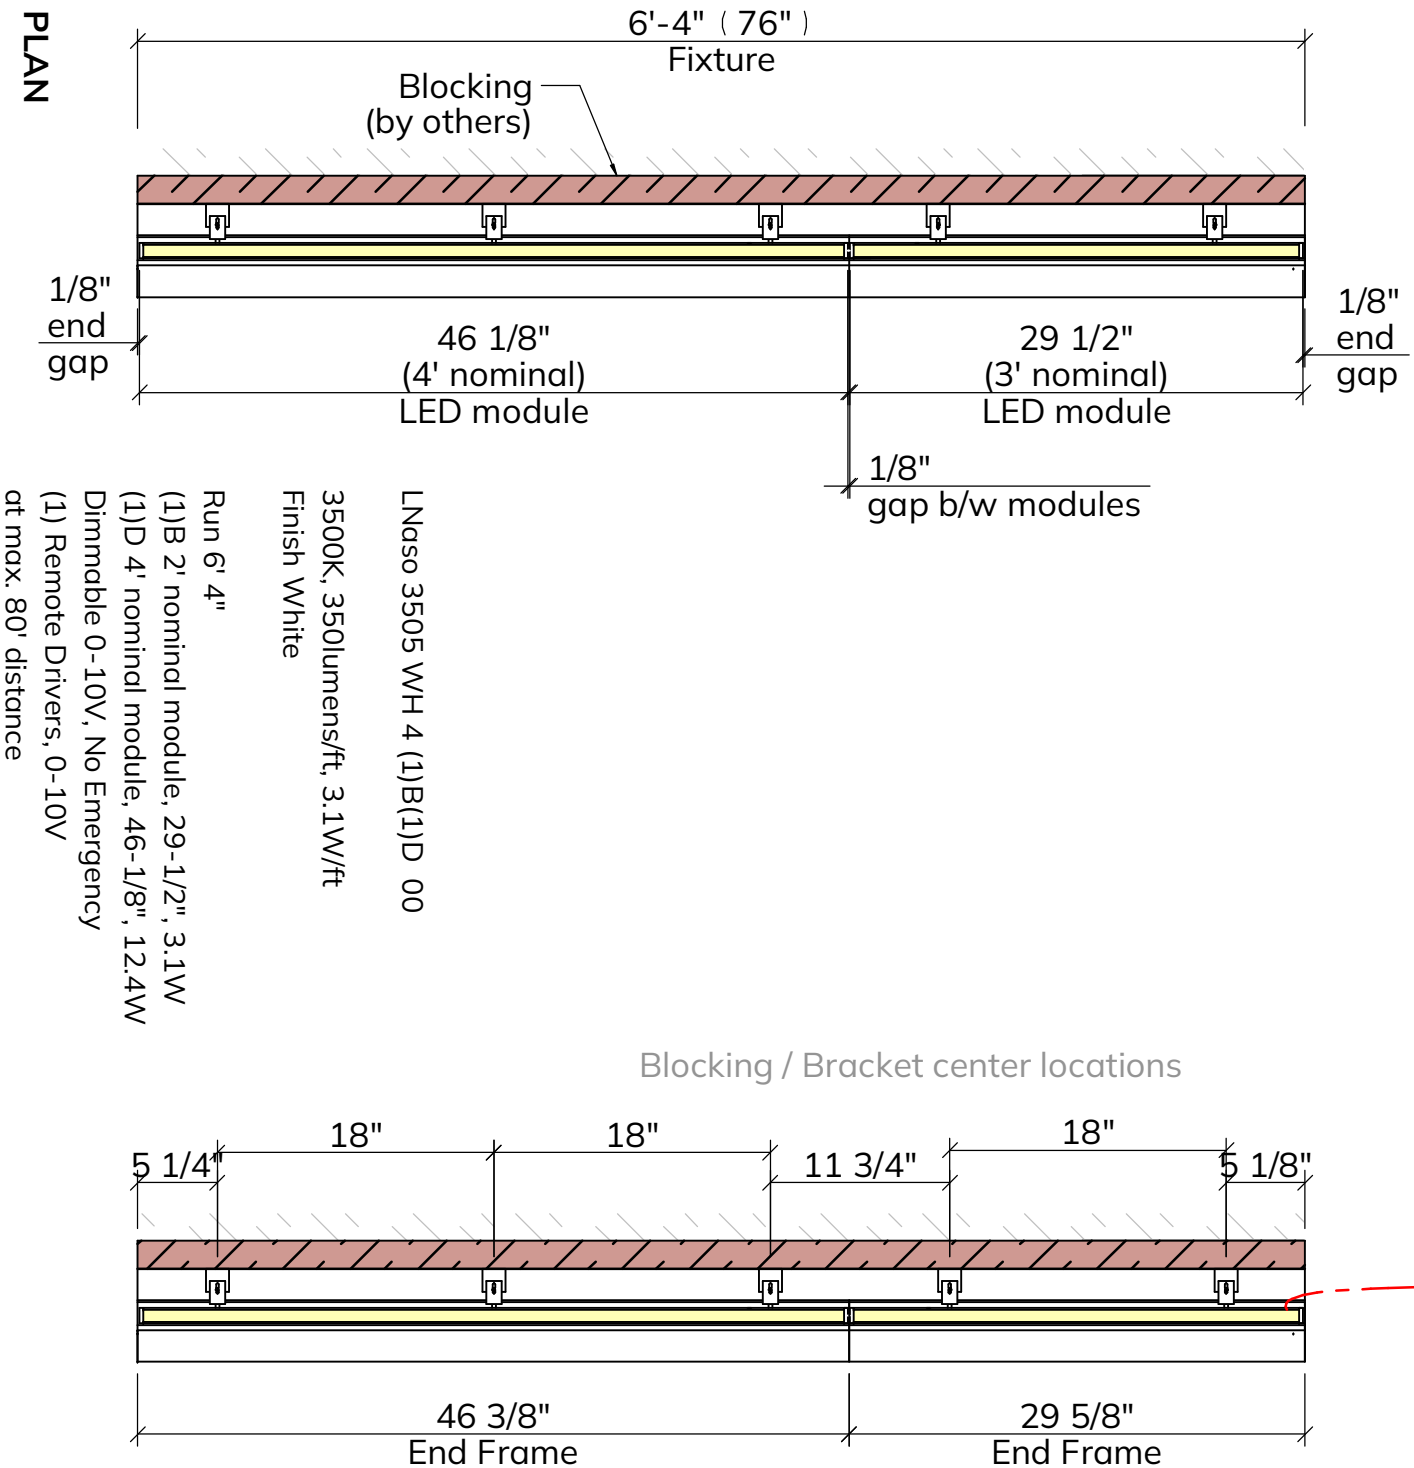

Type L8 / LeeSti Naso
Qty. 01

LNaso
3500K, 350lumens/ft, 3.1W/ft
Dimmable 0-10V
Finish White
 RD Remote drivers at max. 80' distance

Project	Lockton 5601 Granite Park Plano TX	Date	10.2.25	Rev.
Type/ Description	Type L8 / Leesti Naso	Scale	wherever unspecified	Page 1 / 12
Material	Aluminium / powder coated White	Drawn by: Amandeep		

Type L8 6ft-4in / E309-L9
Qty. 01

Project	Lockton 5601 Granite Park Plano TX		Date	10.2.25	Rev.
Type/Description	Type L8 6ft-4in / Leesti Naso	Scale	whenever unspecified		
Material	Aluminium / powder coated White	Page	2 / 12		
		Drawn by:	Amandeep		

Run 30'
(1)C 3' nominal module, 35-5/8", 9.3W
(7)D 4' nominal module, 46-1/8", 12.4W
Dimmable 0-10V, No Emergency
(4) Remote Drivers, 0-10V
at max. 80' distance

LNaso 3505 WH 4 (1)C(7)D 00

3500K, 350lumens/ft, 3.1W/ft