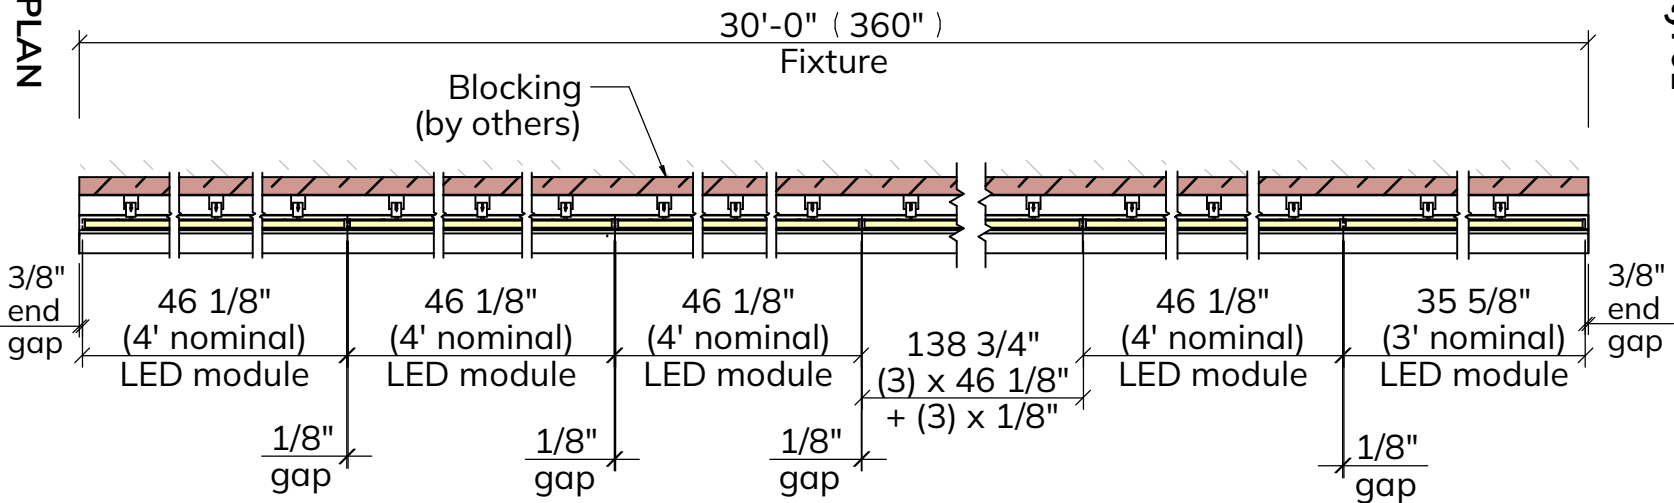

Run 30'
(1)C 3' nominal module, 35-5/8", 9.3W
(7)D 4' nominal module, 46-1/8", 12.4W
Dimmable 0-10V, No Emergency
(4) Remote Drivers, 0-10V
at max. 80' distance

LNaso 3505 WH 4 (1)C(7)D 00

3500K, 350lumens/ft, 3.1W/ft

Finish White

(single driver feeds max. 8ft)

Project	Lockton 5601 Granite Park Plano TX	Date	10.2.25	Rev.	
Type/Description	Type L8 30ft / Leesti Naso	Scale	whenever unspecified	Page	4 / 12
Material	Aluminium / powder coated White	Drawn by:	Amandeep