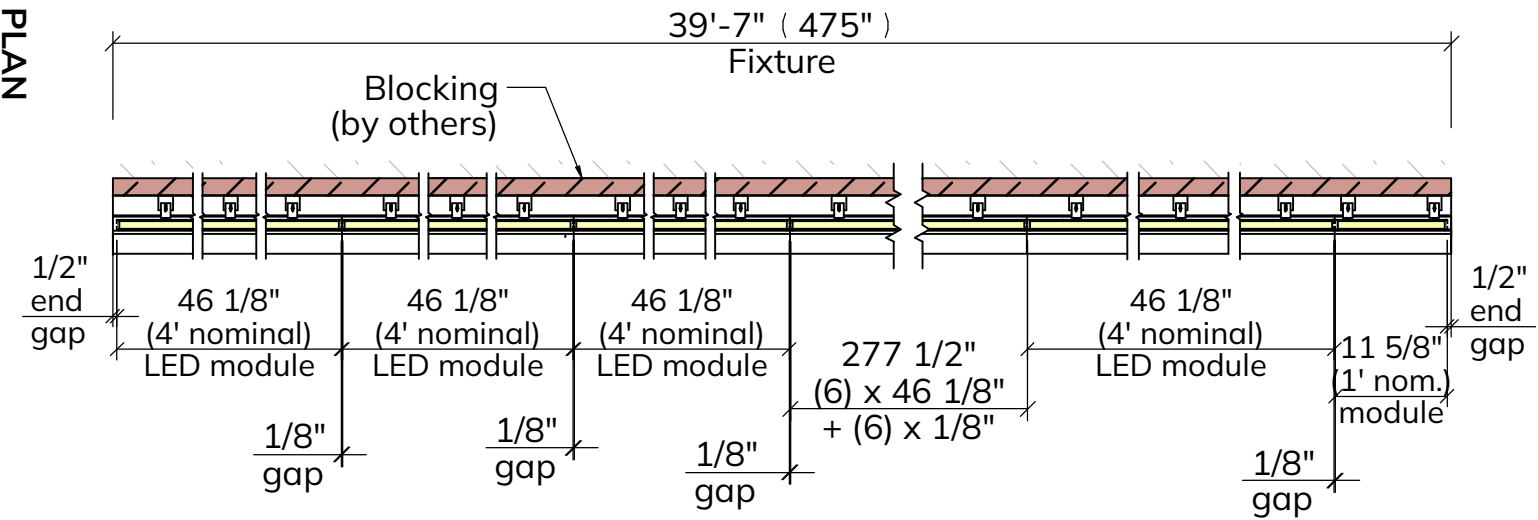

(single driver feeds max. 8ft)

LNaso 3505 WH 4 (1)A(10)D 00
3500K, 350lumens/ft, 3.1W/ft
Finish White
Run 39' 7"
(1)A 1' nominal module, 11-5/8", 3.1W
(10)D 4' nominal module, 46-1/8", 12.4W
Dimmable 0-10V, No Emergency
(5) Remote Drivers, 0-10V
at max. 80' distance

Blocking / Bracket center locations