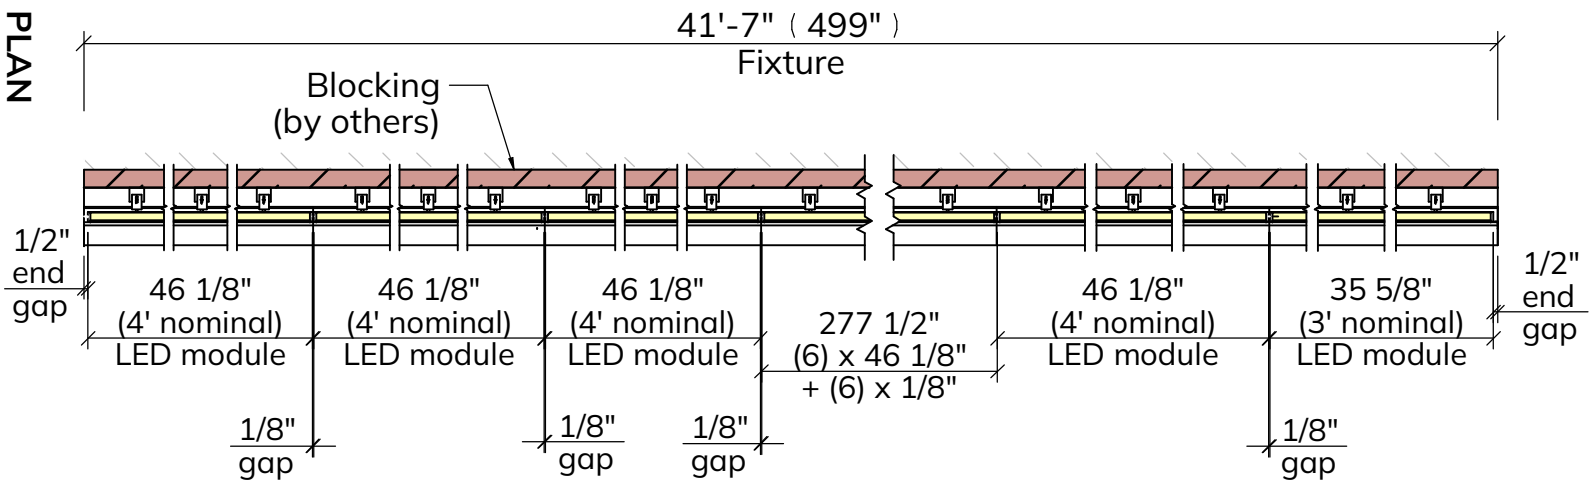

Type L8 41ft-7in (with 8' EM) / E310-L10
Qty. 01

(single driver feeds max. 8ft)