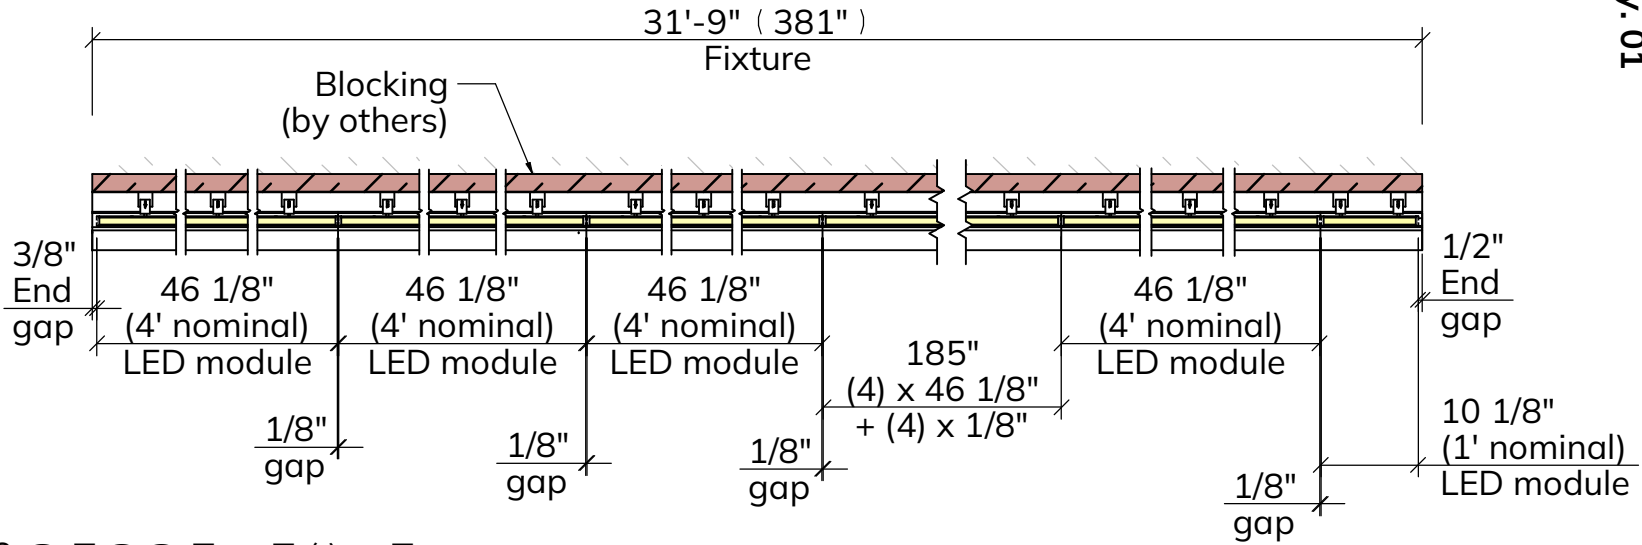

LNaso 3505 WH 4 (1)A(8)D 00
3500K, 350lumens/ft, 3.1W/ft
Finish White
Run 31' 9"
(1)A 1' nominal module, 10-1/8", 3.1W
(8)D 4' nominal module, 46-1/8", 12.4W
Dimmable 0-10V, No Emergency
(4) Remote Drivers, 0-10V
at max. 80' distance

Blocking / Bracket center locations